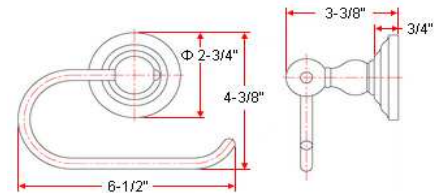

CALISTO Bath Accessories Collection

Specifications

Material Content zinc base & brass bar/brass ring/ plastic roll/steel holder
Installation hardware included

Dimensions

towel bar

towel ring

robe hook

toilet paper holder

euro tp holder

Warranty & Compliances

Warranty 1 Year Limited Warranty

Order Codes & Finishes/Colors

	30" towel bar	24" towel bar	18" towel bar	
Satin Nickel (US15)	538348	538330	538322	TRU MATCH
Oil Rubbed Bronze (US10B)	538413	538405	538397	TRU MATCH
Polished Chrome (US26)	538272	538264	538256	TRU MATCH
Antique Copper	537134	537126	537118	