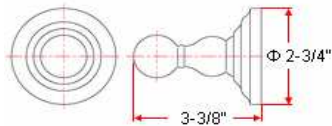

CALISTO Bath Accessories Collection

Specifications

Material Content zinc base & brass bar/brass ring/ plastic roll/steel holder
Installation hardware included

Dimensions

towel bar

towel ring

robe hook

toilet paper holder

euro tp holder

Warranty & Compliances

Warranty 1 Year Limited Warranty

Order Codes & Finishes/Colors

	30" towel bar	24" towel bar	18" towel bar	
Satin Nickel (US15)	538348	538330	538322	TRU MATCH
Oil Rubbed Bronze (US10B)	538413	538405	538397	TRU MATCH
Polished Chrome (US26)	538272	538264	538256	TRU MATCH
Antique Copper	537134	537126	537118	