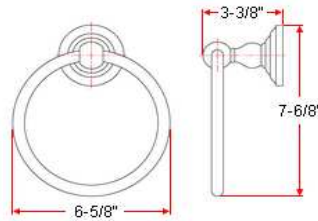

CALISTO Bath Accessories Collection

Specifications

Material Content zinc base & brass bar/brass ring/ plastic roll/steel holder
Installation hardware included

Dimensions

towel bar

towel ring

robe hook

toilet paper holder

euro tp holder

Warranty & Compliances

Warranty 1 Year Limited Warranty

Order Codes & Finishes/Colors

	30" towel bar	24" towel bar	18" towel bar	
Satin Nickel (US15)	538348	538330	538322	TRU MATCH
Oil Rubbed Bronze (US10B)	538413	538405	538397	TRU MATCH
Polished Chrome (US26)	538272	538264	538256	TRU MATCH
Antique Copper	537134	537126	537118	

	towel ring	robe hook	toilet paper holder	euro tp holder	
Satin Nickel (US15)	538355	538389	538363	538371	TRU MATCH
Oil Rubbed Bronze (US10B)	538421	538454	538439	538447	TRU MATCH
Polished Chrome (US26)	538280	538314	538298	538306	TRU MATCH
Antique Copper	537142	537175	537159	537167	