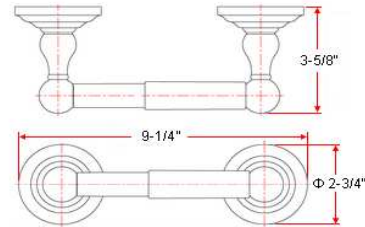

CALISTO Bath Accessories Collection

Specifications

Material Content zinc base & brass bar/brass ring/ plastic roll/steel holder
Installation hardware included

Dimensions

towel bar

towel ring

robe hook

toilet paper holder

euro tp holder

Warranty & Compliances

Warranty 1 Year Limited Warranty

Order Codes & Finishes/Colors

	30" towel bar	24" towel bar	18" towel bar	
Satin Nickel (US15)	538348	538330	538322	TRU MATCH
Oil Rubbed Bronze (US10B)	538413	538405	538397	TRU MATCH
Polished Chrome (US26)	538272	538264	538256	TRU MATCH
Antique Copper	537134	537126	537118	