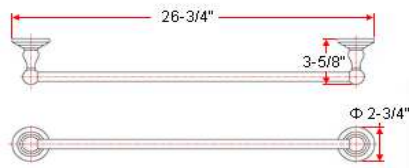

CALISTO Bath Accessories Collection

Specifications

Material Content zinc base & brass bar/brass ring/ plastic roll/steel holder
Installation hardware included

Dimensions

towel bar

towel ring

robe hook

toilet paper holder

euro tp holder

Warranty & Compliances

Warranty 1 Year Limited Warranty

Order Codes & Finishes/Colors

	30" towel bar	24" towel bar	18" towel bar	
Satin Nickel (US15)	538348	538330	538322	TRU MATCH
Oil Rubbed Bronze (US10B)	538413	538405	538397	TRU MATCH
Polished Chrome (US26)	538272	538264	538256	TRU MATCH
Antique Copper	537134	537126	537118	