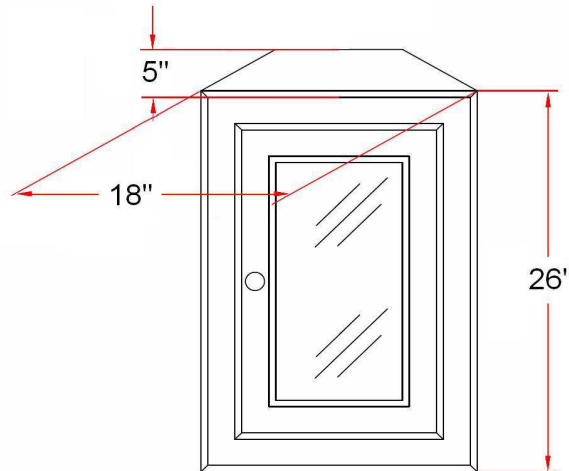

Concord One Door Corner Cabinet

Specifications

- Durable gloss white finish with satin nickel hardware
- Particle board side panels
- Pre-assembled design
- 1 door
- 2 shelves

Dimensions

Warranty & Compliances

Warranty Limited 1 year warranty
California 93120 Compliant

Order Codes & Finishes/Colors

18" w x 5" d x 26" h

537621

Type:
Job:
Order Code:
Approvals:

Design House reserves the right to make changes in materials, specifications & models at any time. Design House also reserves the right to discontinue product without notice or obligation.