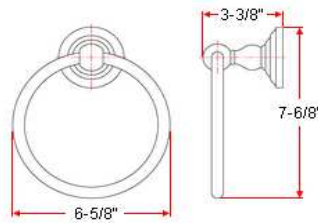

CALISTO Bath Accessories Collection

Specifications

Material Content zinc base & brass bar/brass ring/ plastic roll/steel holder
Installation hardware included

Dimensions

towel bar

towel ring

robe hook

toilet paper holder

euro tp holder

Warranty & Compliances

Warranty 1 Year Limited Warranty

Order Codes & Finishes/Colors

	30" towel bar	24" towel bar	18" towel bar	
Satin Nickel (US15)	538348	538330	538322	TRU MATCH
Oil Rubbed Bronze (US10B)	538413	538405	538397	TRU MATCH
Polished Chrome (US26)	538272	538264	538256	TRU MATCH
Antique Copper	537134	537126	537118	

	towel ring	robe hook	toilet paper holder	euro tp holder	
Satin Nickel (US15)	538355	538389	538363	538371	TRU MATCH
Oil Rubbed Bronze (US10B)	538421	538454	538439	538447	TRU MATCH
Polished Chrome (US26)	538280	538314	538298	538306	TRU MATCH
Antique Copper	537142	537175	537159	537167	