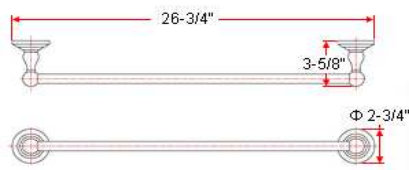

CALISTO Bath Accessories Collection

Specifications

Material Content zinc base & brass bar/brass ring/ plastic roll/steel holder
Installation hardware included

Dimensions

towel bar

towel ring

robe hook

toilet paper holder

euro tp holder

Warranty & Compliances

Warranty 1 Year Limited Warranty

Order Codes & Finishes/Colors

	30" towel bar	24" towel bar	18" towel bar	
Satin Nickel (US15)	538348	538330	538322	TRU MATCH
Oil Rubbed Bronze (US10B)	538413	538405	538397	TRU MATCH
Polished Chrome (US26)	538272	538264	538256	TRU MATCH
Antique Copper	537134	537126	537118	