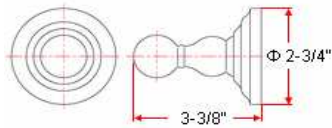

CALISTO Bath Accessories Collection

Specifications

Material Content zinc base & brass bar/brass ring/ plastic roll/steel holder
Installation hardware included

Dimensions

towel bar

towel ring

robe hook

toilet paper holder

euro tp holder

Warranty & Compliances

Warranty 1 Year Limited Warranty

Order Codes & Finishes/Colors

	30" towel bar	24" towel bar	18" towel bar	
Satin Nickel (US15)	538348	538330	538322	TRU MATCH
Oil Rubbed Bronze (US10B)	538413	538405	538397	TRU MATCH
Polished Chrome (US26)	538272	538264	538256	TRU MATCH
Antique Copper	537134	537126	537118	