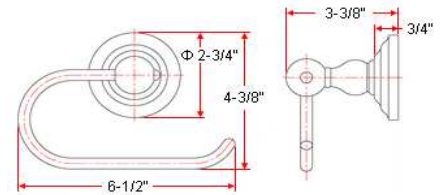

CALISTO Bath Accessories Collection

Specifications

Material Content zinc base & brass bar/brass ring/ plastic roll/steel holder
Installation hardware included

Dimensions

towel bar

towel ring

robe hook

toilet paper holder

euro tp holder

Warranty & Compliances

Warranty 1 Year Limited Warranty

Order Codes & Finishes/Colors

	30" towel bar	24" towel bar	18" towel bar	
Satin Nickel (US15)	538348	538330	538322	TRU MATCH
Oil Rubbed Bronze (US10B)	538413	538405	538397	TRU MATCH
Polished Chrome (US26)	538272	538264	538256	TRU MATCH
Antique Copper	537134	537126	537118	