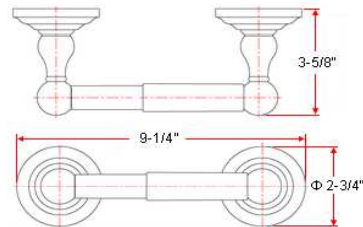

CALISTO Bath Accessories Collection

Specifications

Material Content zinc base & brass bar/brass ring/ plastic roll/steel holder
Installation hardware included

Dimensions

towel bar

towel ring

robe hook

toilet paper holder

euro tp holder

Warranty & Compliances

Warranty 1 Year Limited Warranty

Order Codes & Finishes/Colors

	30" towel bar	24" towel bar	18" towel bar	
Satin Nickel (US15)	538348	538330	538322	TRU MATCH
Oil Rubbed Bronze (US10B)	538413	538405	538397	TRU MATCH
Polished Chrome (US26)	538272	538264	538256	TRU MATCH
Antique Copper	537134	537126	537118	