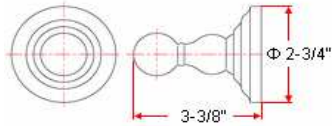

CALISTO Bath Accessories Collection

Specifications

Material Content zinc base & brass bar/brass ring/ plastic roll/steel holder
Installation hardware included

Dimensions

towel bar

towel ring

robe hook

toilet paper holder

euro tp holder

Warranty & Compliances

Warranty 1 Year Limited Warranty

Order Codes & Finishes/Colors

	30" towel bar	24" towel bar	18" towel bar	
Satin Nickel (US15)	538348	538330	538322	TRU MATCH
Oil Rubbed Bronze (US10B)	538413	538405	538397	TRU MATCH
Polished Chrome (US26)	538272	538264	538256	TRU MATCH
Antique Copper	537134	537126	537118	