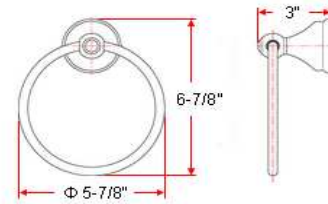

ALLANTE Accessory Kit

Specifications

Material Content	zinc base & steel bar/aluminum ring/aluminum roll
Installation hardware	included
Accessory Kit Includes	24" towel bar, towel ring, tp holder and robe hook

Dimensions

24" towel bar

towel ring

tp holder

robe hook

Warranty & Compliances

Warranty 1 Year Limited Warranty

Order Codes & Finishes/Colors