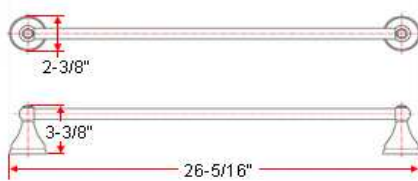

ALLANTE Accessory Kit

Specifications

Material Content	zinc base & steel bar/aluminum ring/aluminum roll
Installation hardware	included
Accessory Kit Includes	24" towel bar, towel ring, tp holder and robe hook

Dimensions

24" towel bar

towel ring

tp holder

robe hook

Warranty & Compliances

Warranty 1 Year Limited Warranty

Order Codes & Finishes/Colors