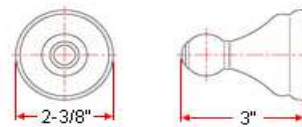

Dimensions

24" towel bar

towel ring

tp holder

robe hook

Warranty & Compliances

Warranty 1 Year Limited Warranty

Order Codes & Finishes/Colors