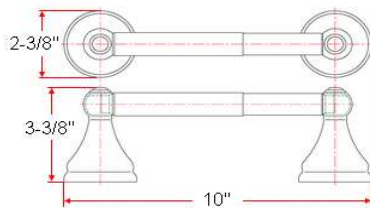

ALLANTE Accessory Kit

Specifications

Material Content	zinc base & steel bar/aluminum ring/aluminum roll
Installation hardware	included
Accessory Kit Includes	24" towel bar, towel ring, tp holder and robe hook

Dimensions

24" towel bar

towel ring

tp holder

robe hook

Warranty & Compliances

Warranty 1 Year Limited Warranty

Order Codes & Finishes/Colors