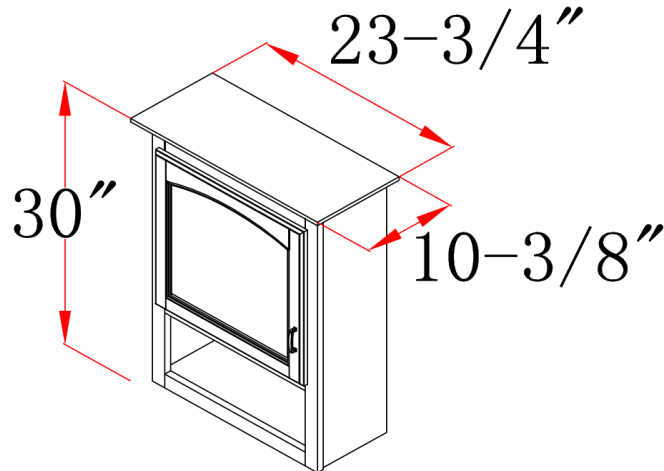

## Dimensions

## Order Codes & Finishes/Colors

Fully Assembled

23 3/4" w x 10 3/8" d x 30" h

534867

Type:  
Job:  
Order Code:  
Approvals:

Design House reserves the right to make changes in materials, specifications & models at any time. Design House also reserves the right to discontinue product without notice or obligation.