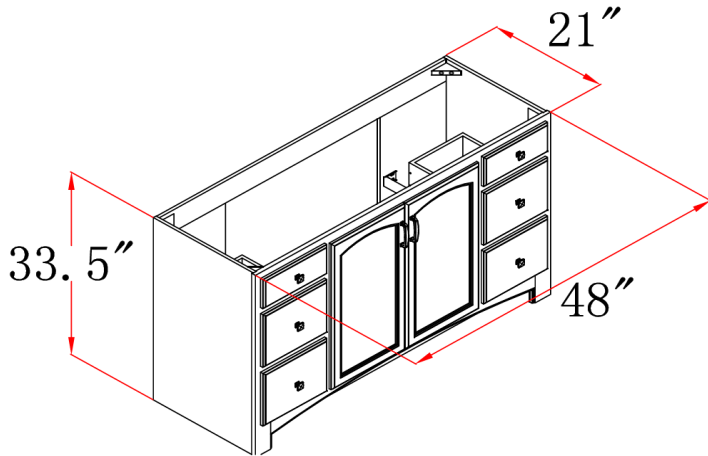

Belmont Two Door Four Drawer Vanity

Specifications

- Maple finish with satin nickel hardware
- Decorative cathedral style door
- Solid wood door frames and drawer fronts
- Full extension ball bearing drawing glides
- Durable water-resistant finish
- Vanity tops sold separately

Dimensions

534842 / 540823

534859 / 540831

Warranty & Compliances

Warranty Limited 1 year warranty
California 93120 Compliant

Order Codes & Finishes/Colors

	Fully Assembled	Ready to Assemble
48" w x 21" d x 33.5" h	534842	540823
60" w x 21" d x 33.6" h	534859	540831