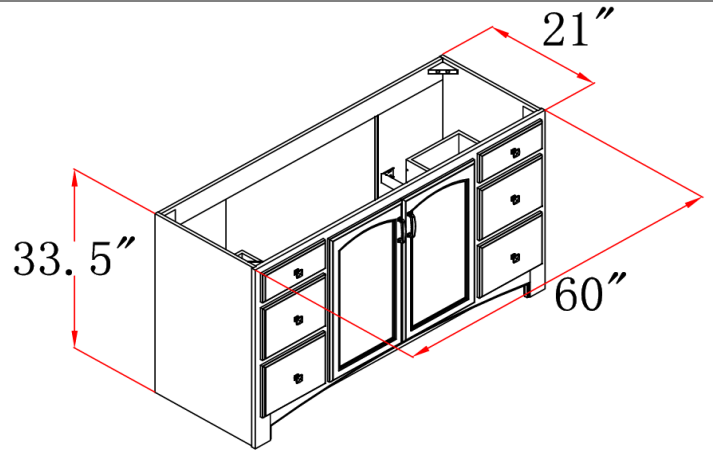

Belmont Two Door Four Drawer Vanity

Specifications

- Maple finish with satin nickel hardware
- Decorative cathedral style door
- Solid wood door frames and drawer fronts
- Full extension ball bearing drawing glides
- Durable water-resistant finish
- Vanity tops sold separately

Dimensions

534842 / 540823

534859 / 540831

Warranty & Compliances

Warranty Limited 1 year warranty
California 93120 Compliant

Order Codes & Finishes/Colors

	Fully Assembled	Ready to Assemble
48" w x 21" d x 33.5" h	534842	540823
60" w x 21" d x 33.6" h	534859	540831