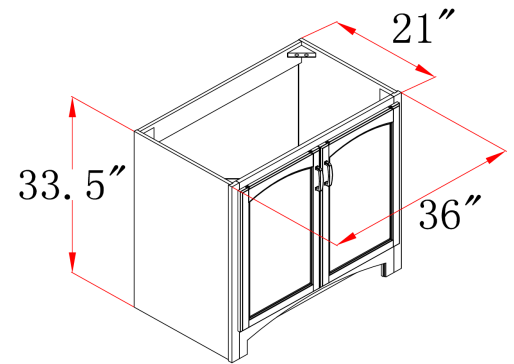

Belmont Two Door Vanity

Specifications

- Maple finish with satin nickel hardware
- Decorative cathedral style doors
- Solid wood door frames and drawer fronts
- Durable water-resistant finish
- Vanity tops sold separately

Dimensions

534800 / 540781

534818 / 540799

534826 / 540807

Warranty & Compliances

Warranty Limited 1 year warranty
California 93120 Compliant

Order Codes & Finishes/Colors

| | Fully Assembled | Ready to Assemble |
|-------------------------|-----------------|-------------------|
| 24" w x 21" d x 33.5" h | 534800 | 540781 |
| 30" w x 21" d x 33.5" h | 534818 | 540799 |
| 36" w x 21" d x 33.5" h | 534826 | 540807 |