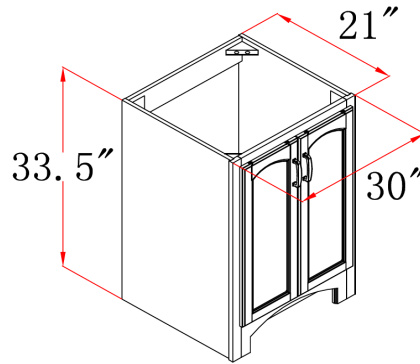

Dimensions

534800 / 540781

534818 / 540799

534826 / 540807

Warranty & Compliances

Warranty Limited 1 year warranty
California 93120 Compliant

Order Codes & Finishes/Colors

| | Fully Assembled | Ready to Assemble |
|-------------------------|-----------------|-------------------|
| 24" w x 21" d x 33.5" h | 534800 | 540781 |
| 30" w x 21" d x 33.5" h | 534818 | 540799 |
| 36" w x 21" d x 33.5" h | 534826 | 540807 |