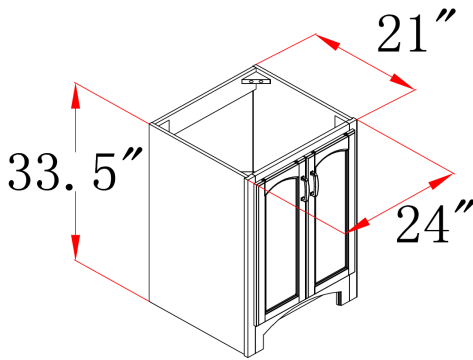

Dimensions

534800 / 540781

534818 / 540799

534826 / 540807

Warranty & Compliances

Warranty Limited 1 year warranty
California 93120 Compliant

Order Codes & Finishes/Colors

| | Fully Assembled | Ready to Assemble |
|-------------------------|-----------------|-------------------|
| 24" w x 21" d x 33.5" h | 534800 | 540781 |
| 30" w x 21" d x 33.5" h | 534818 | 540799 |
| 36" w x 21" d x 33.5" h | 534826 | 540807 |