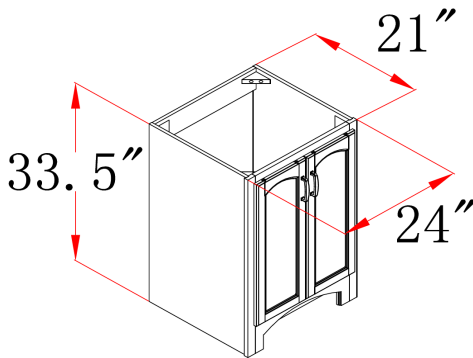

Dimensions

534800 / 540781

534818 / 540799

534826 / 540807

Warranty & Compliances

Warranty Limited 1 year warranty
California 93120 Compliant

Order Codes & Finishes/Colors

| | Fully Assembled | Ready to Assemble |
|-------------------------|-----------------|-------------------|
| 24" w x 21" d x 33.5" h | 534800 | 540781 |
| 30" w x 21" d x 33.5" h | 534818 | 540799 |
| 36" w x 21" d x 33.5" h | 534826 | 540807 |