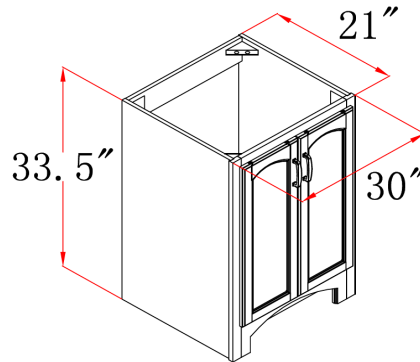

Dimensions

534800 / 540781

534818 / 540799

534826 / 540807

Warranty & Compliances

Warranty Limited 1 year warranty
California 93120 Compliant

Order Codes & Finishes/Colors

| | Fully Assembled | Ready to Assemble |
|-------------------------|-----------------|-------------------|
| 24" w x 21" d x 33.5" h | 534800 | 540781 |
| 30" w x 21" d x 33.5" h | 534818 | 540799 |
| 36" w x 21" d x 33.5" h | 534826 | 540807 |