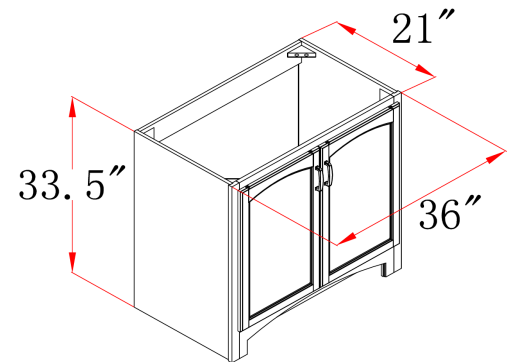

Belmont Two Door Vanity

Specifications

- Maple finish with satin nickel hardware
- Decorative cathedral style doors
- Solid wood door frames and drawer fronts
- Durable water-resistant finish
- Vanity tops sold separately

Dimensions

534800 / 540781

534818 / 540799

534826 / 540807

Warranty & Compliances

Warranty Limited 1 year warranty
California 93120 Compliant

Order Codes & Finishes/Colors

| | Fully Assembled | Ready to Assemble |
|-------------------------|-----------------|-------------------|
| 24" w x 21" d x 33.5" h | 534800 | 540781 |
| 30" w x 21" d x 33.5" h | 534818 | 540799 |
| 36" w x 21" d x 33.5" h | 534826 | 540807 |