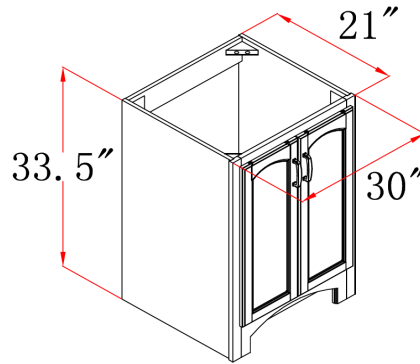

Dimensions

534800 / 540781

534818 / 540799

534826 / 540807

Warranty & Compliances

Warranty Limited 1 year warranty
California 93120 Compliant

Order Codes & Finishes/Colors

	Fully Assembled	Ready to Assemble
24" w x 21" d x 33.5" h	534800	540781
30" w x 21" d x 33.5" h	534818	540799
36" w x 21" d x 33.5" h	534826	540807