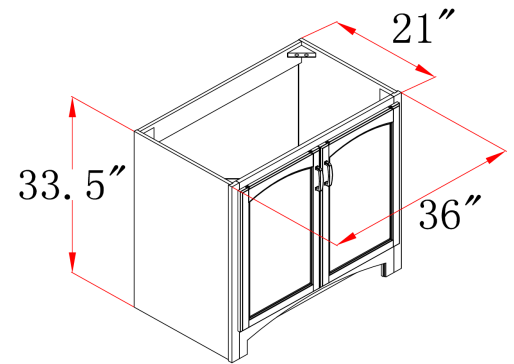

Belmont Two Door Vanity

Specifications

- Maple finish with satin nickel hardware
- Decorative cathedral style doors
- Solid wood door frames and drawer fronts
- Durable water-resistant finish
- Vanity tops sold separately

Dimensions

534800 / 540781

534818 / 540799

534826 / 540807

Warranty & Compliances

Warranty Limited 1 year warranty
California 93120 Compliant

Order Codes & Finishes/Colors

	Fully Assembled	Ready to Assemble
24" w x 21" d x 33.5" h	534800	540781
30" w x 21" d x 33.5" h	534818	540799
36" w x 21" d x 33.5" h	534826	540807