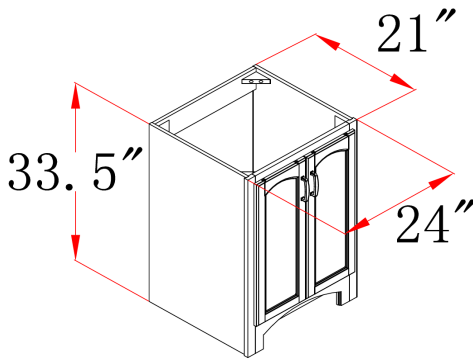

Dimensions

534800 / 540781

534818 / 540799

534826 / 540807

Warranty & Compliances

Warranty Limited 1 year warranty
California 93120 Compliant

Order Codes & Finishes/Colors

	Fully Assembled	Ready to Assemble
24" w x 21" d x 33.5" h	534800	540781
30" w x 21" d x 33.5" h	534818	540799
36" w x 21" d x 33.5" h	534826	540807