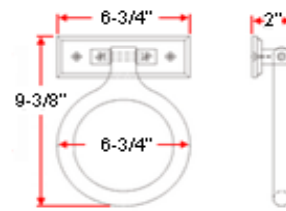

BRADFORD Accessory Kit

Specifications

Material Content	Wood
Installation hardware	included
Accessory	24" towel bar, towel ring, tp holder and robe hook

Dimensions

24" towel bar

towel ring

toilet paper holder