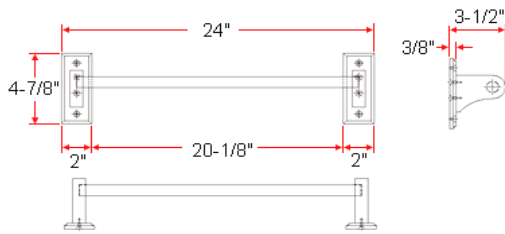

BRADFORD Accessory Kit

Specifications

Material Content	Wood
Installation hardware	included
Accessory	24" towel bar, towel ring, tp holder and robe hook

Dimensions

24" towel bar

towel ring

toilet paper holder

robe holder

Warranty & Compliances

Warranty 1 Year Limited Warranty

Order Codes & Finishes/Colors

Honey Oak 534610

Type: Job: Order Code: Approvals:
--

Design House reserves the right to make changes in materials, specifications & models at any time. Design House also reserves the right to discontinue product without notice or obligation.