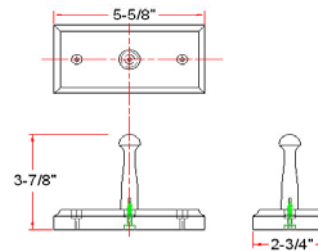

BRADFORD Accessory Kit

Specifications

Material Content	Wood
Installation hardware	included
Accessory	24" towel bar, towel ring, tp holder and robe hook

Dimensions

24" towel bar

towel ring

toilet paper holder