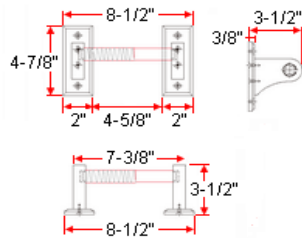

BRADFORD Accessory Kit

Specifications

Material Content	Wood
Installation hardware	included
Accessory	24" towel bar, towel ring, tp holder and robe hook

Dimensions

24" towel bar

towel ring

toilet paper holder

robe holder

Warranty & Compliances

Warranty 1 Year Limited Warranty

Order Codes & Finishes/Colors

Honey Oak 534610

Type: Job: Order Code: Approvals:
--

Design House reserves the right to make changes in materials, specifications & models at any time. Design House also reserves the right to discontinue product without notice or obligation.