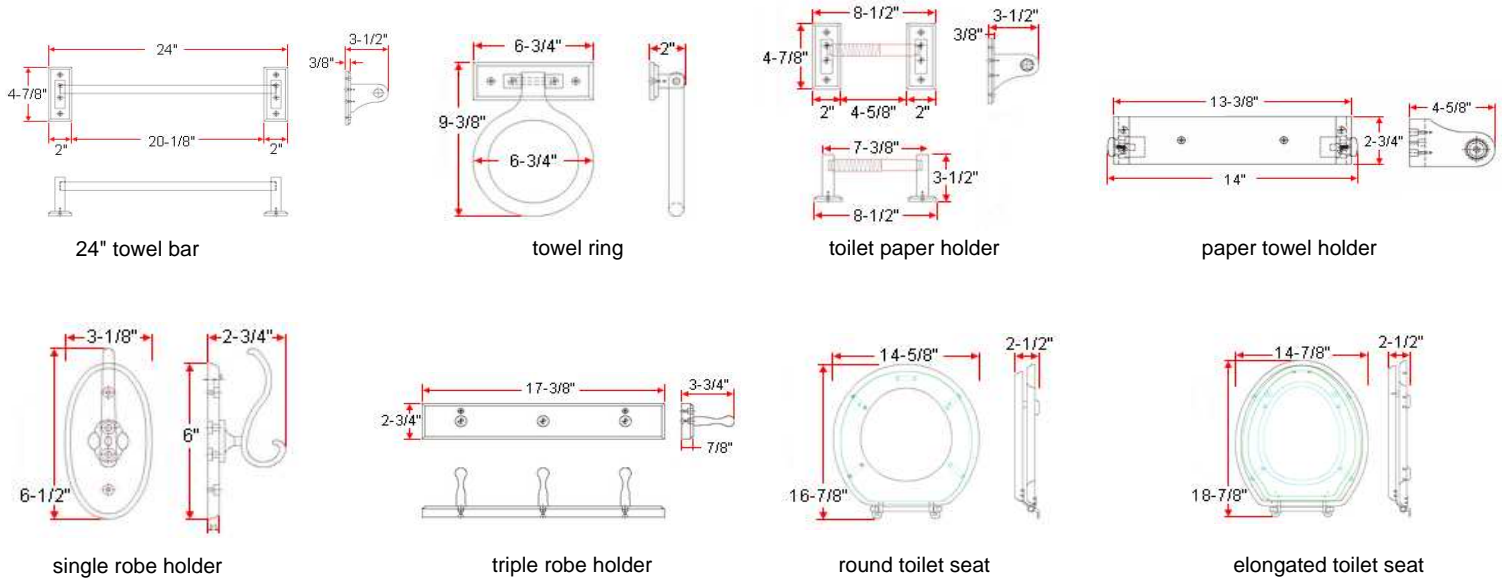

BRADFORD Bath Accessories Collection

Specifications

Material Content Oak wood
Installation hardware included

Dimensions

Warranty & Compliances

Warranty 1 Year Limited Warranty

Order Codes & Finishes/Colors

Honey Oak	30" towel bar 534362	24" towel bar 534354	18" towel bar 534347	
Honey Oak	towel ring 534404	toilet paper holder 534446	paper towel holder 534412	
Honey Oak	single robe holder 534487	triple robe holder 534388	round toilet seat 534503	elongated toilet seat 534495