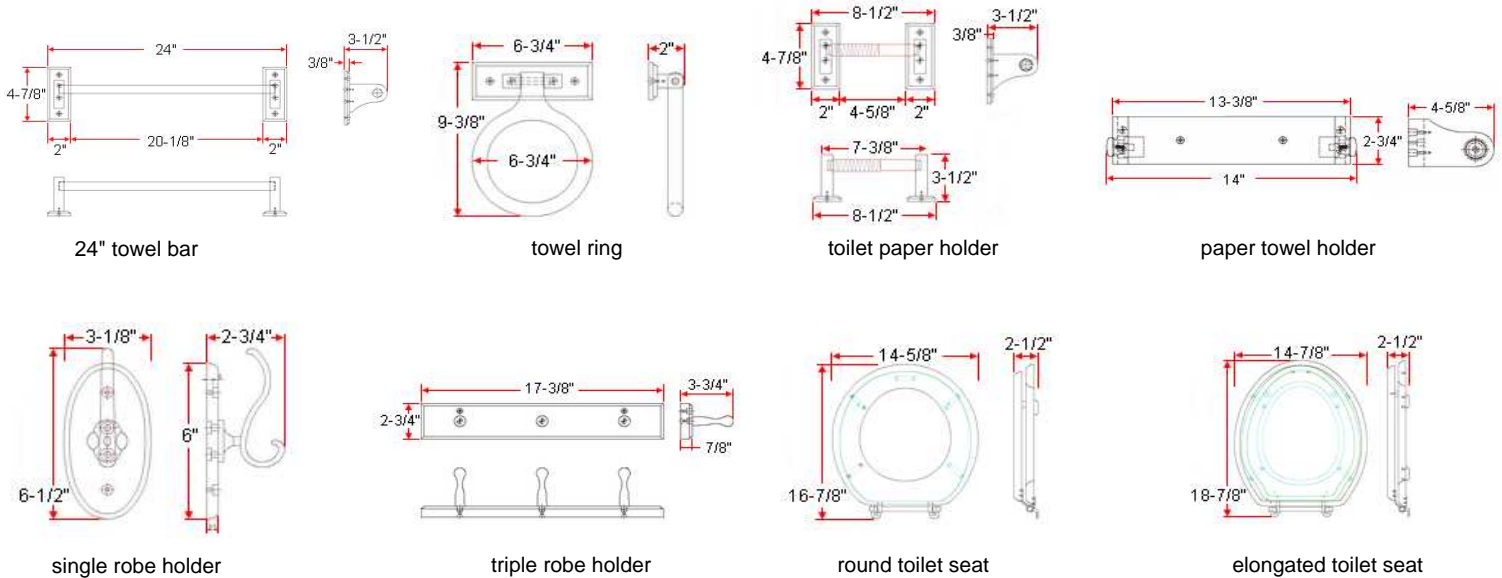

BRADFORD Bath Accessories Collection

Specifications

Material Content Oak wood
Installation hardware included

Dimensions

Warranty & Compliances

Warranty 1 Year Limited Warranty

Order Codes & Finishes/Colors

Honey Oak	30" towel bar 534362	24" towel bar 534354	18" towel bar 534347	
Honey Oak	towel ring 534404	toilet paper holder 534446	paper towel holder 534412	
Honey Oak	single robe holder 534487	triple robe holder 534388	round toilet seat 534503	elongated toilet seat 534495