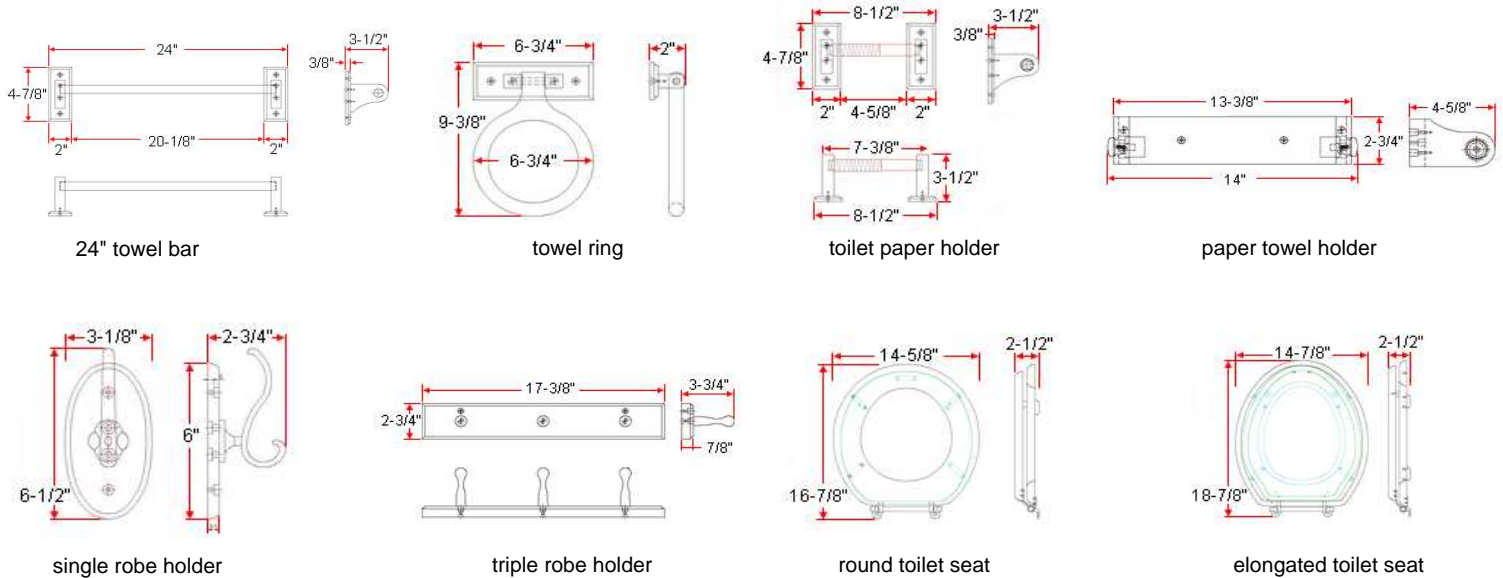

BRADFORD Bath Accessories Collection

Specifications

Material Content Oak wood
Installation hardware included

Dimensions

Warranty & Compliances

Warranty 1 Year Limited Warranty

Order Codes & Finishes/Colors

	30" towel bar	24" towel bar	18" towel bar	
Honey Oak	534362	534354	534347	
	towel ring	toilet paper holder	paper towel holder	
Honey Oak	534404	534446	534412	
	single robe holder	triple robe holder	round toilet seat	elongated toilet seat
Honey Oak	534487	534388	534503	534495