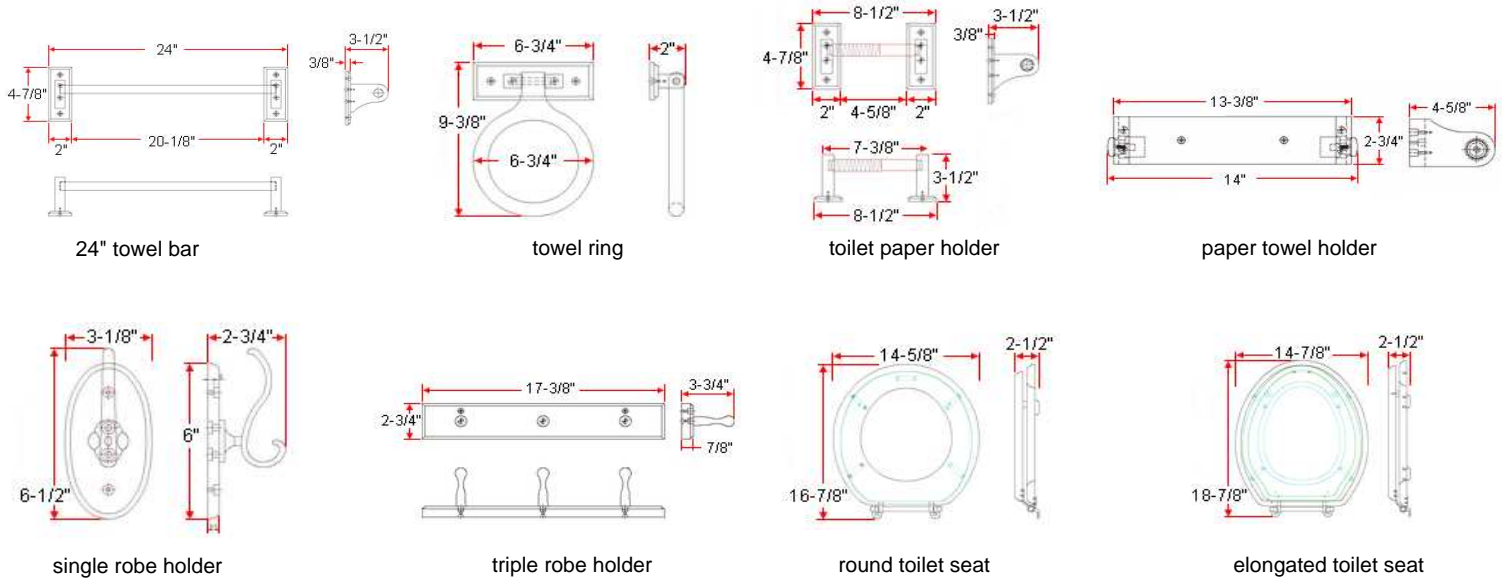

## Dimensions

## Order Codes & Finishes/Colors

	<b>30" towel bar</b>	<b>24" towel bar</b>	<b>18" towel bar</b>	
<b>Honey Oak</b>	534362	534354	534347	
	<b>towel ring</b>	<b>toilet paper holder</b>	<b>paper towel holder</b>	
<b>Honey Oak</b>	534404	534446	534412	
	<b>single robe holder</b>	<b>triple robe holder</b>	<b>round toilet seat</b>	<b>elongated toilet seat</b>
<b>Honey Oak</b>	534487	534388	534503	534495