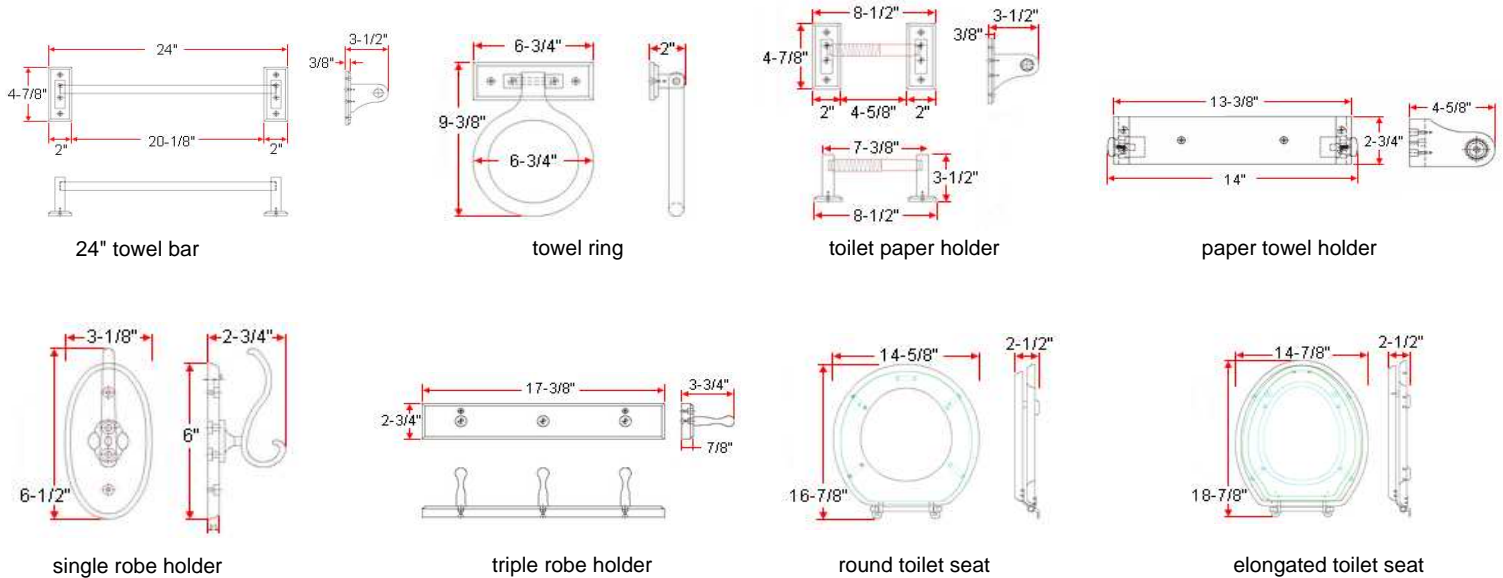

BRADFORD Bath Accessories Collection

Specifications

Material Content Oak wood
Installation hardware included

Dimensions

Warranty & Compliances

Warranty 1 Year Limited Warranty

Order Codes & Finishes/Colors

Honey Oak	30" towel bar 534362	24" towel bar 534354	18" towel bar 534347
Honey Oak	towel ring 534404	toilet paper holder 534446	paper towel holder 534412
Honey Oak	single robe holder 534487	triple robe holder 534388	round toilet seat 534503
			elongated toilet seat 534495