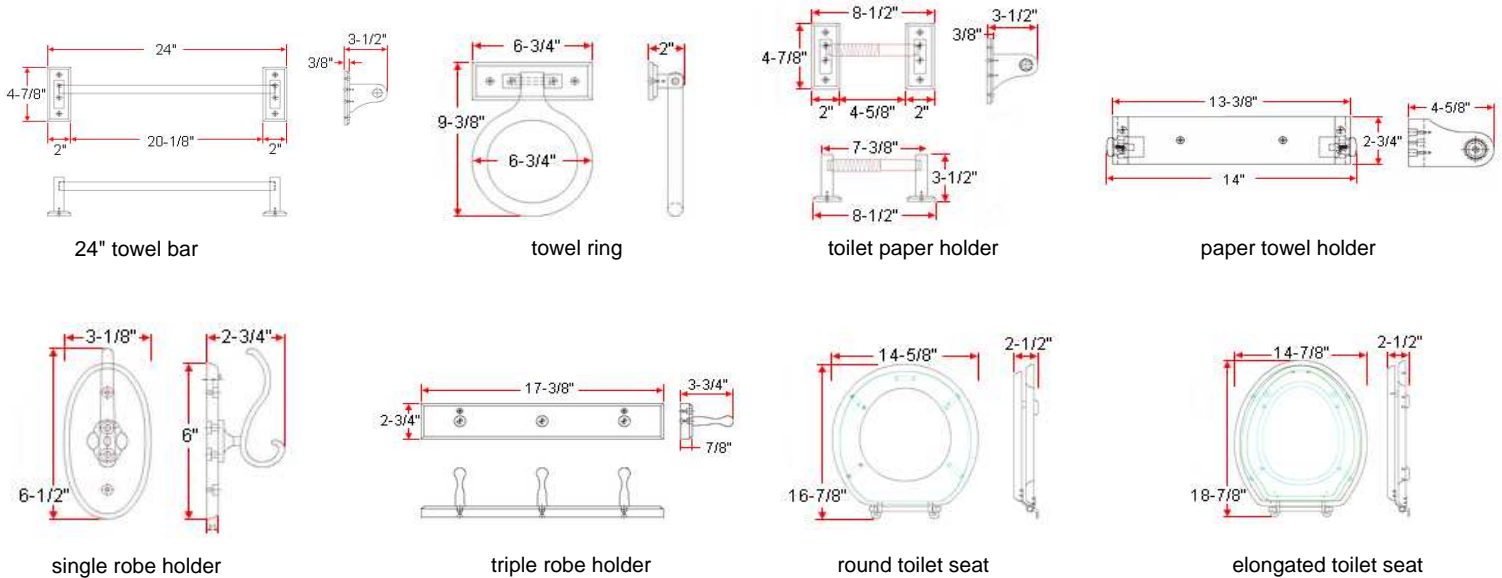

BRADFORD Bath Accessories Collection

Specifications

Material Content Oak wood
Installation hardware included

Dimensions

Warranty & Compliances

Warranty 1 Year Limited Warranty

Order Codes & Finishes/Colors

	30" towel bar	24" towel bar	18" towel bar	
Honey Oak	534362	534354	534347	
	towel ring	toilet paper holder	paper towel holder	
Honey Oak	534404	534446	534412	
	single robe holder	triple robe holder	round toilet seat	elongated toilet seat
Honey Oak	534487	534388	534503	534495