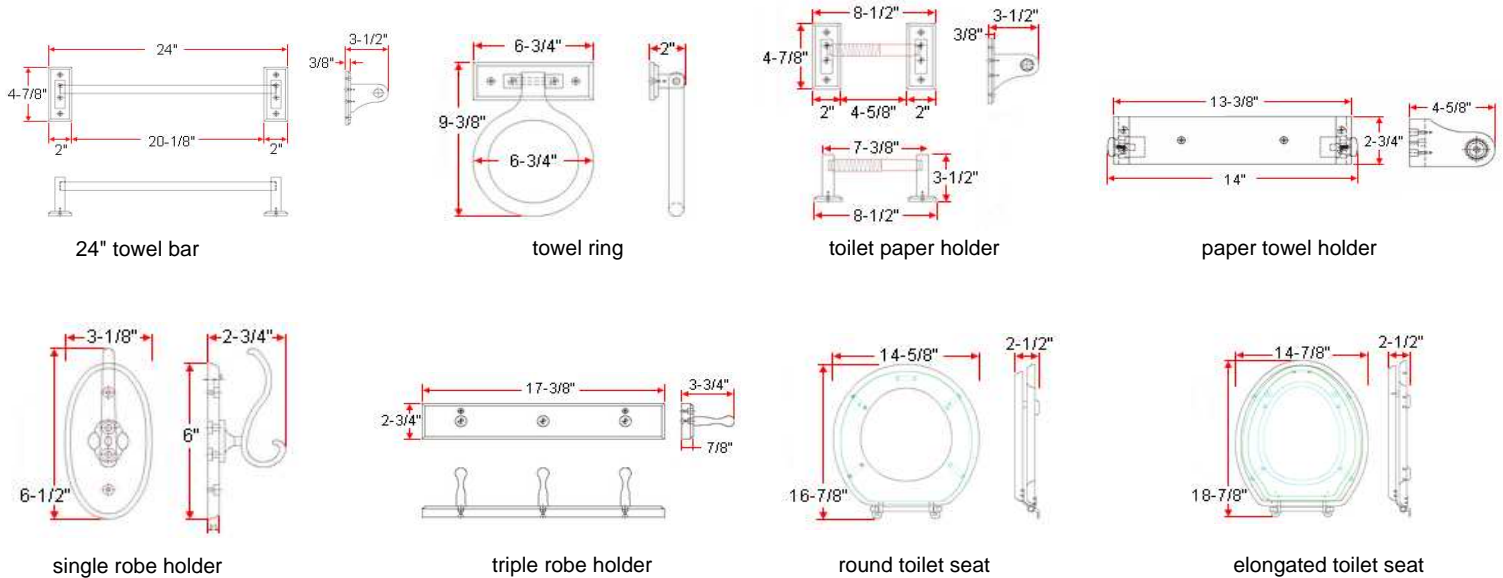

## Specifications

**Material Content** Oak wood  
**Installation hardware** included

## Dimensions

## Order Codes & Finishes/Colors

	<b>30" towel bar</b>	<b>24" towel bar</b>	<b>18" towel bar</b>	
<b>Honey Oak</b>	534362	534354	534347	
	<b>towel ring</b>	<b>toilet paper holder</b>	<b>paper towel holder</b>	
<b>Honey Oak</b>	534404	534446	534412	
	<b>single robe holder</b>	<b>triple robe holder</b>	<b>round toilet seat</b>	<b>elongated toilet seat</b>
<b>Honey Oak</b>	534487	534388	534503	534495