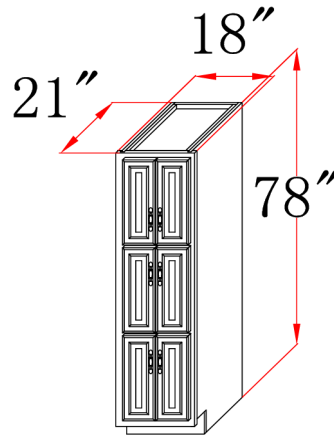

Concord Six Door Linen Cabinet

Specifications

- MDF square panel door fronts
- Full frame design
- 1/2" plywood sides
- Concealed adjustable hinges
- Satin nickel hardware included
- Cam-lock connectors for fast & easy assembly

Dimensions

533661

541094

Warranty & Compliances

Warranty Limited 1 year warranty
California 93120 Compliant

Order Codes & Finishes/Colors

18"w x 18"d x 78"h 533661
18"w x 21"d x 78"h 541094

Type:
Job:
Order Code:
Approvals: