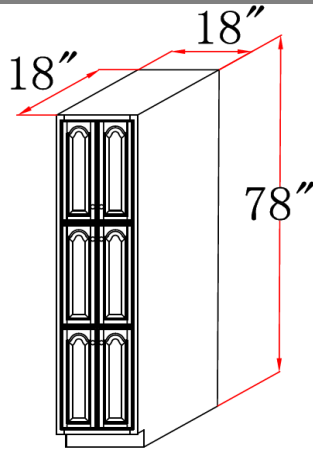

Concord Six Door Linen Cabinet

Specifications

- MDF square panel door fronts
- Full frame design
- 1/2" plywood sides
- Concealed adjustable hinges
- Satin nickel hardware included
- Cam-lock connectors for fast & easy assembly

Dimensions

533661

541094

Warranty & Compliances

Warranty Limited 1 year warranty
California 93120 Compliant

Order Codes & Finishes/Colors

18"w x 18"d x 78"h 533661
18"w x 21"d x 78"h 541094

Type:
Job:
Order Code:
Approvals: