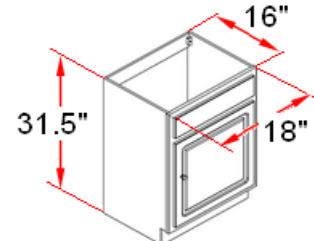

## Specifications

- MDF square raised panel doors and drawer fronts
- Full overlay doors
- 1/2" particle board sides with white PVC overlay
- Edge banded top and bottom
- Concealed adjustable hinges
- Satin Nickel hardware included
- Solid white cultured marble top included

## Dimensions

533570

530360

533562