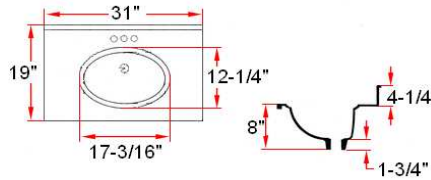

## Specifications

- MDF square raised panel doors and drawer fronts
- Full overlay doors
- 1/2" particle board sides with white PVC overlay
- Edge banded top and bottom
- Concealed adjustable hinges
- Satin Nickel hardware included
- Solid white cultured marble top included

## Dimensions

533570

530360

533562