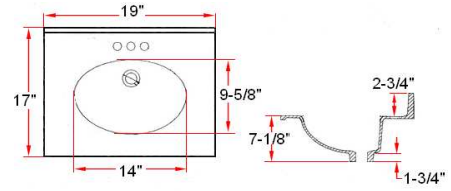

## Specifications

- MDF square raised panel doors and drawer fronts
- Full overlay doors
- 1/2" particle board sides with white PVC overlay
- Edge banded top and bottom
- Concealed adjustable hinges
- Satin Nickel hardware included
- Solid white cultured marble top included

## Dimensions

533570

530360

533562