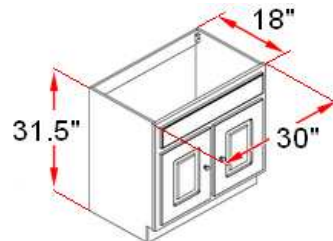

## Specifications

- MDF square raised panel doors and drawer fronts
- Full overlay doors
- 1/2" particle board sides with white PVC overlay
- Edge banded top and bottom
- Concealed adjustable hinges
- Satin Nickel hardware included
- Solid white cultured marble top included

## Dimensions

533570

530360

533562