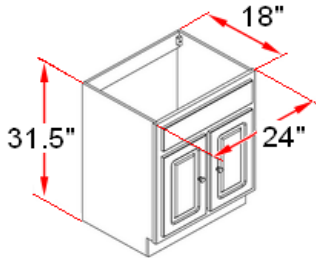

## Specifications

- MDF square raised panel doors and drawer fronts
- Full overlay doors
- 1/2" particle board sides with white PVC overlay
- Edge banded top and bottom
- Concealed adjustable hinges
- Satin Nickel hardware included
- Solid white cultured marble top included

## Dimensions

533570

530360

533562