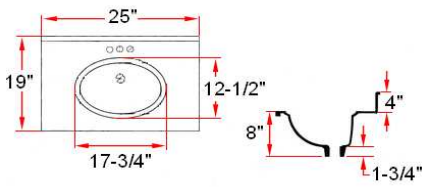

## Specifications

- MDF square raised panel doors and drawer fronts
- Full overlay doors
- 1/2" particle board sides with white PVC overlay
- Edge banded top and bottom
- Concealed adjustable hinges
- Satin Nickel hardware included
- Solid white cultured marble top included

## Dimensions

533570

530360

533562