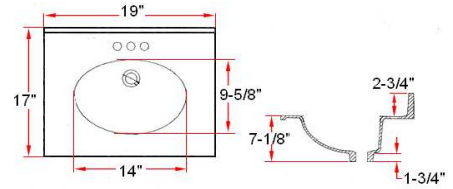

BATH IN A BOX Gloss White Collection

Specifications

- MDF square raised panel doors and drawer fronts
- Full overlay doors
- 1/2" particle board sides with white PVC overlay
- Edge banded top and bottom
- Concealed adjustable hinges
- Satin Nickel hardware included
- Solid white cultured marble top included

Dimensions

533570

530360

533562

Warranty & Compliances

Warranty Limited 1 year warranty

Order Codes & Finishes/Colors

- Two door Ensemble 533570
(Vanity: 24"x18"x31^{1/2}" Top: 25"x19")
- Two door Ensemble 530360
(Vanity: 30"x18"x31^{1/2}" Top: 31"x19")
- One door Ensemble 533562
(Vanity: 18"x16"x31^{1/2}" Top: 19"x17")