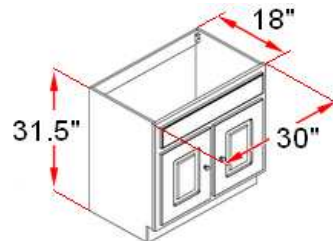

BATH IN A BOX Gloss White Collection

Specifications

- MDF square raised panel doors and drawer fronts
- Full overlay doors
- 1/2" particle board sides with white PVC overlay
- Edge banded top and bottom
- Concealed adjustable hinges
- Satin Nickel hardware included
- Solid white cultured marble top included

Dimensions

533570

530360

533562

Warranty & Compliances

Warranty Limited 1 year warranty

Order Codes & Finishes/Colors

- Two door Ensemble 533570
(Vanity: 24"x18"x31^{1/2}" Top: 25"x19")
- Two door Ensemble 530360
(Vanity: 30"x18"x31^{1/2}" Top: 31"x19")
- One door Ensemble 533562
(Vanity: 18"x16"x31^{1/2}" Top: 19"x17")