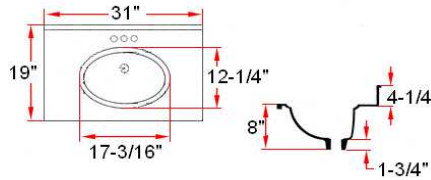

BATH IN A BOX Gloss White Collection

Specifications

- MDF square raised panel doors and drawer fronts
- Full overlay doors
- 1/2" particle board sides with white PVC overlay
- Edge banded top and bottom
- Concealed adjustable hinges
- Satin Nickel hardware included
- Solid white cultured marble top included

Dimensions

533570

530360

533562

Warranty & Compliances

Warranty Limited 1 year warranty

Order Codes & Finishes/Colors

- Two door Ensemble 533570
(Vanity: 24"x18"x31^{1/2}" Top: 25"x19")
- Two door Ensemble 530360
(Vanity: 30"x18"x31^{1/2}" Top: 31"x19")
- One door Ensemble 533562
(Vanity: 18"x16"x31^{1/2}" Top: 19"x17")