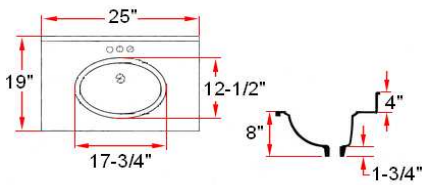

BATH IN A BOX Gloss White Collection

Specifications

- MDF square raised panel doors and drawer fronts
- Full overlay doors
- 1/2" particle board sides with white PVC overlay
- Edge banded top and bottom
- Concealed adjustable hinges
- Satin Nickel hardware included
- Solid white cultured marble top included

Dimensions

533570

530360

533562

Warranty & Compliances

Warranty Limited 1 year warranty

Order Codes & Finishes/Colors

- Two door Ensemble 533570
(Vanity: 24"x18"x31^{1/2}" Top: 25"x19")
- Two door Ensemble 530360
(Vanity: 30"x18"x31^{1/2}" Top: 31"x19")
- One door Ensemble 533562
(Vanity: 18"x16"x31^{1/2}" Top: 19"x17")