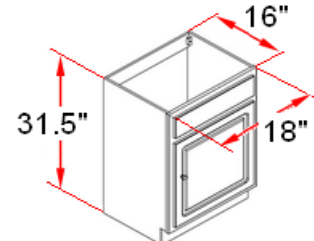

BATH IN A BOX Gloss White Collection

Specifications

- MDF square raised panel doors and drawer fronts
- Full overlay doors
- 1/2" particle board sides with white PVC overlay
- Edge banded top and bottom
- Concealed adjustable hinges
- Satin Nickel hardware included
- Solid white cultured marble top included

Dimensions

533570

530360

533562

Warranty & Compliances

Warranty Limited 1 year warranty

Order Codes & Finishes/Colors

- Two door Ensemble 533570
(Vanity: 24"x18"x31^{1/2}" Top: 25"x19")
- Two door Ensemble 530360
(Vanity: 30"x18"x31^{1/2}" Top: 31"x19")
- One door Ensemble 533562
(Vanity: 18"x16"x31^{1/2}" Top: 19"x17")