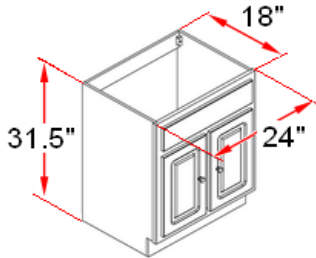

BATH IN A BOX Gloss White Collection

Specifications

- MDF square raised panel doors and drawer fronts
- Full overlay doors
- 1/2" particle board sides with white PVC overlay
- Edge banded top and bottom
- Concealed adjustable hinges
- Satin Nickel hardware included
- Solid white cultured marble top included

Dimensions

533570

530360

533562

Warranty & Compliances

Warranty Limited 1 year warranty

Order Codes & Finishes/Colors

- Two door Ensemble 533570
(Vanity: 24"x18"x31^{1/2}" Top: 25"x19")
- Two door Ensemble 530360
(Vanity: 30"x18"x31^{1/2}" Top: 31"x19")
- One door Ensemble 533562
(Vanity: 18"x16"x31^{1/2}" Top: 19"x17")