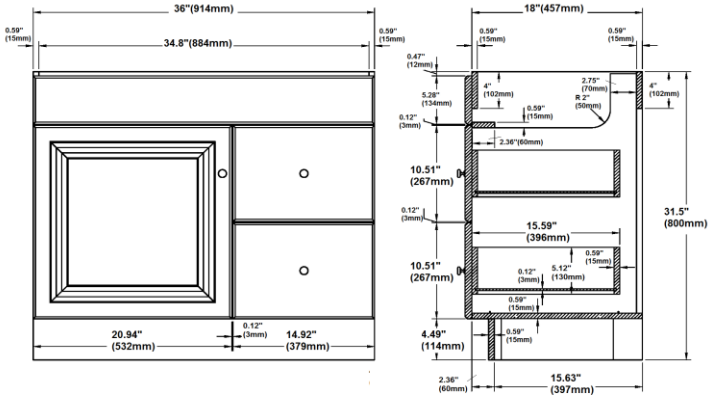

Claremont One Door Two Drawer Vanity

Specifications

- Honey Oak finish with antique brass hardware
- Cam lock connection, frameless design
- California 93120 CARB P2 compliant
- Ready to assembly construction
- Square raised door
- Solid North American red oak door frame
- High quality MDF with real oak veneer door centre, drawer front and fake drawer
- Particle board with oak melamine inside and outside side panels
- 1 Door 2 drawer 1 fake drawer design
- Reversible door (door can open to the left or right)
- Adjustable and concealable hinge, easy glide drawer glides
- Antique Brass hardware with TruMatch finish

Vanity top and faucet sold separately

Dimensions

531954
36" (914mm) x 21" (533mm) x 31.5" (800mm)

533489
36" (914mm) x 21" (533mm) x 31.5" (800mm)

531806
36" (914mm) x 18" (457mm) x 31.5" (800mm)

532994
36" (914mm) x 18" (457mm) x 31.5" (800mm)

Warranty & Compliances

Warranty: Limited 1 year warranty
California 93120: Compliant

Order Codes & Finishes/Colors

36" w x 21" d x 31.5" h: 533489
36" w x 18" d x 31.5" h: 532994

Type:
Job:
Order Code:
Approvals: