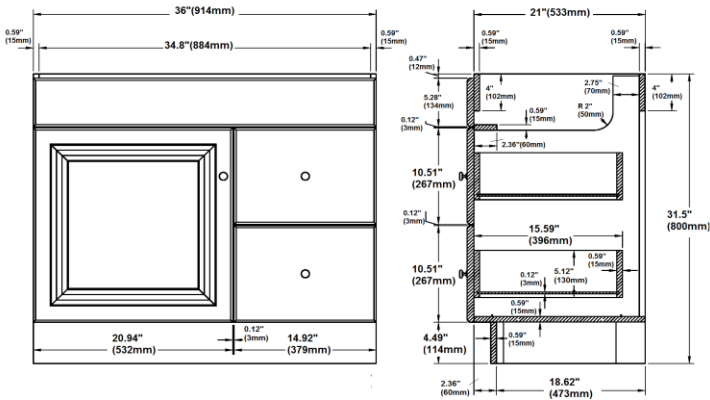

Claremont One Door Two Drawer Vanity

Specifications

- Honey Oak finish with antique brass hardware
- Cam lock connection, frameless design
- California 93120 CARB P2 compliant
- Ready to assembly construction
- Square raised door
- Solid North American red oak door frame
- High quality MDF with real oak veneer door centre, drawer front and fake drawer
- Particle board with oak melamine inside and outside side panels
- 1 Door 2 drawer 1 fake drawer design
- Reversible door (door can open to the left or right)
- Adjustable and concealable hinge, easy glide drawer glides
- Antique Brass hardware with TruMatch finish

Vanity top and faucet sold separately

Dimensions

531954
36" (914mm) x 21" (533mm) x 31.5" (800mm)

533489
36" (914mm) x 21" (533mm) x 31.5" (800mm)

531806
36" (914mm) x 18" (457mm) x 31.5" (800mm)

532994
36" (914mm) x 18" (457mm) x 31.5" (800mm)

Warranty & Compliances

Warranty: Limited 1 year warranty
California 93120: Compliant

Order Codes & Finishes/Colors

36" w x 21" d x 31.5" h: 533489
36" w x 18" d x 31.5" h: 532994

Type:
Job:
Order Code:
Approvals: