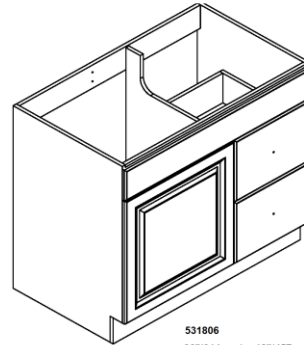

Claremont One Door Two Drawer Vanity

Specifications

- Honey Oak finish with antique brass hardware
- Cam lock connection, frameless design
- California 93120 CARB P2 compliant
- Ready to assembly construction
- Square raised door
- Solid North American red oak door frame
- High quality MDF with real oak veneer door centre, drawer front and fake drawer
- Particle board with oak melamine inside and outside side panels
- 1 Door 2 drawer 1 fake drawer design
- Reversible door (door can open to the left or right)
- Adjustable and concealable hinge, easy glide drawer glides
- Antique Brass hardware with TruMatch finish

Vanity top and faucet sold separately

Dimensions

531954
36" (914mm) x 21" (533mm) x 31.5" (800mm)

533489
36" (914mm) x 21" (533mm) x 31.5" (800mm)

531806
36" (914mm) x 18" (457mm) x 31.5" (800mm)

532994
36" (914mm) x 18" (457mm) x 31.5" (800mm)