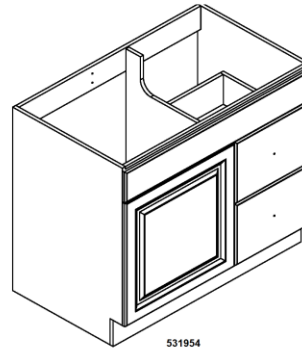

Claremont One Door Two Drawer Vanity

Specifications

- Honey Oak finish with antique brass hardware
- Cam lock connection, frameless design
- California 93120 CARB P2 compliant
- Ready to assembly construction
- Square raised door
- Solid North American red oak door frame
- High quality MDF with real oak veneer door centre, drawer front and fake drawer
- Particle board with oak melamine inside and outside side panels
- 1 Door 2 drawer 1 fake drawer design
- Reversible door (door can open to the left or right)
- Adjustable and concealable hinge, easy glide drawer glides
- Antique Brass hardware with TruMatch finish

Vanity top and faucet sold separately

Dimensions

531954
36" (914mm) x 21" (533mm) x 31.5" (800mm)

533489
36" (914mm) x 21" (533mm) x 31.5" (800mm)

531806
36" (914mm) x 18" (457mm) x 31.5" (800mm)

532994
36" (914mm) x 18" (457mm) x 31.5" (800mm)