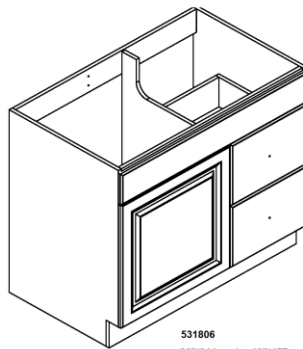

Claremont One Door Two Drawer Vanity

Specifications

- Honey Oak finish with antique brass hardware
- Cam lock connection, frameless design
- California 93120 CARB P2 compliant
- Ready to assembly construction
- Square raised door
- Solid North American red oak door frame
- High quality MDF with real oak veneer door centre, drawer front and fake drawer
- Particle board with oak melamine inside and outside side panels
- 1 Door 2 drawer 1 fake drawer design
- Reversible door (door can open to the left or right)
- Adjustable and concealable hinge, easy glide drawer glides
- Antique Brass hardware with TruMatch finish

Vanity top and faucet sold separately

Dimensions

531954
36" (914mm) x 21" (533mm) x
31.5" (800mm)

533489
36" (914mm) x 21" (533mm) x
31.5" (800mm)

531806
36" (914mm) x 18" (457mm)
x 31.5" (800mm)

532994
36" (914mm) x 18" (457mm)
x 31.5" (800mm)