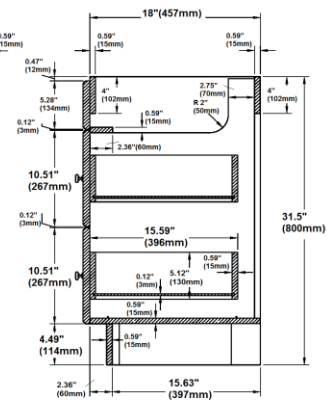

Claremont One Door Two Drawer Vanity

Specifications

- Honey Oak finish with antique brass hardware
- Cam lock connection, frameless design
- California 93120 CARB P2 compliant
- Ready to assembly construction
- Square raised door
- Solid North American red oak door frame
- High quality MDF with real oak veneer door centre, drawer front and fake drawer
- Particle board with oak melamine inside and outside side panels
- 1 Door 2 drawer 1 fake drawer design
- Reversible door (door can open to the left or right)
- Adjustable and concealable hinge, easy glide drawer glides
- Antique Brass hardware with TruMatch finish

Vanity top and faucet sold separately

Dimensions

531954
36" (914mm) x 21" (533mm) x
31.5" (800mm)

533489
36" (914mm) x 21" (533mm) x
31.5" (800mm)

531806
36" (914mm) x 18" (457mm)
x 31.5" (800mm)

532994
36" (914mm) x 18" (457mm)
x 31.5" (800mm)

Warranty & Compliances

Warranty: Limited 1 year warranty
California 93120: Compliant

Order Codes & Finishes/Colors

36" w x 21" d x 31.5" h: 533489
36" w x 18" d x 31.5" h: 532994

Type:
Job:
Order Code:
Approvals: