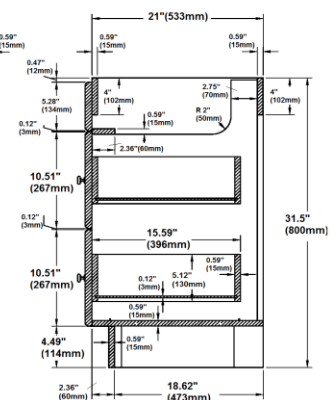

Claremont One Door Two Drawer Vanity

Specifications

- Honey Oak finish with antique brass hardware
- Cam lock connection, frameless design
- California 93120 CARB P2 compliant
- Ready to assembly construction
- Square raised door
- Solid North American red oak door frame
- High quality MDF with real oak veneer door centre, drawer front and fake drawer
- Particle board with oak melamine inside and outside side panels
- 1 Door 2 drawer 1 fake drawer design
- Reversible door (door can open to the left or right)
- Adjustable and concealable hinge, easy glide drawer glides
- Antique Brass hardware with TruMatch finish

Vanity top and faucet sold separately

Dimensions

531954
36" (914mm) x 21" (533mm) x
31.5" (800mm)

533489
36" (914mm) x 21" (533mm) x
31.5" (800mm)

531806
36" (914mm) x 18" (457mm)
x 31.5" (800mm)

532994
36" (914mm) x 18" (457mm)
x 31.5" (800mm)

Warranty & Compliances

Warranty: Limited 1 year warranty
California 93120: Compliant

Order Codes & Finishes/Colors

36" w x 21" d x 31.5" h: 533489
36" w x 18" d x 31.5" h: 532994

Type:
Job:
Order Code:
Approvals: