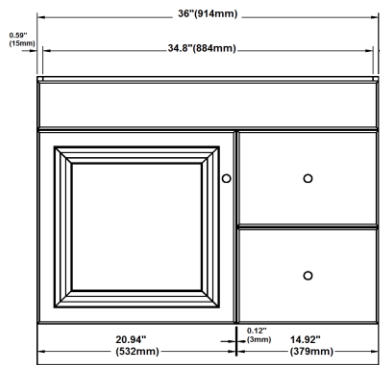

Claremont One Door Two Drawer Vanity

Specifications

- Honey Oak finish with antique brass hardware
- Cam lock connection, frameless design
- California 93120 CARB P2 compliant
- Ready to assembly construction
- Square raised door
- Solid North American red oak door frame
- High quality MDF with real oak veneer door centre, drawer front and fake drawer
- Particle board with oak melamine inside and outside side panels
- 1 Door 2 drawer 1 fake drawer design
- Reversible door (door can open to the left or right)
- Adjustable and concealable hinge, easy glide drawer glides
- Antique Brass hardware with TruMatch finish

Vanity top and faucet sold separately

Dimensions

531954
36" (914mm) x 21" (533mm) x
31.5" (800mm)

533489
36" (914mm) x 21" (533mm) x
31.5" (800mm)

531806
36" (914mm) x 18" (457mm)
x 31.5" (800mm)

532994
36" (914mm) x 18" (457mm)
x 31.5" (800mm)

Warranty & Compliances

Warranty: Limited 1 year warranty
California 93120: Compliant

Order Codes & Finishes/Colors

36" w x 21" d x 31.5" h: 533489
36" w x 18" d x 31.5" h: 532994

Type:
Job:
Order Code:
Approvals: