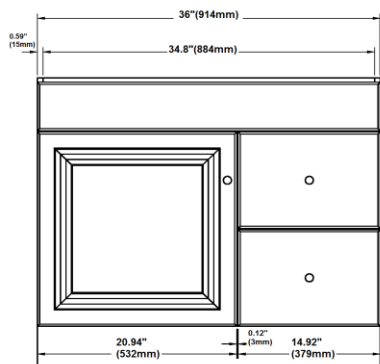

Claremont One Door Two Drawer Vanity

Specifications

- Honey Oak finish with antique brass hardware
- Cam lock connection, frameless design
- California 93120 CARB P2 compliant
- Ready to assembly construction
- Square raised door
- Solid North American red oak door frame
- High quality MDF with real oak veneer door centre, drawer front and fake drawer
- Particle board with oak melamine inside and outside side panels
- 1 Door 2 drawer 1 fake drawer design
- Reversible door (door can open to the left or right)
- Adjustable and concealable hinge, easy glide drawer glides
- Antique Brass hardware with TruMatch finish

Vanity top and faucet sold separately

Dimensions

531954
36" (914mm) x 21" (533mm) x
31.5" (800mm)

533489
36" (914mm) x 21" (533mm) x
31.5" (800mm)

531806
36" (914mm) x 18" (457mm)
x 31.5" (800mm)

532994
36" (914mm) x 18" (457mm)
x 31.5" (800mm)

Warranty & Compliances

Warranty: Limited 1 year warranty
California 93120: Compliant

Order Codes & Finishes/Colors

36" w x 21" d x 31.5" h: 533489
36" w x 18" d x 31.5" h: 532994

Type:
Job:
Order Code:
Approvals: