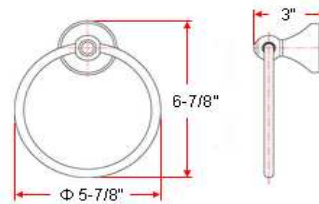

ALLANTE Bath Accessories Collection

Specifications

Material Content zinc base & steel bar/aluminum ring/aluminum roll
Installation hardware included

Dimensions

24" towel bar

toilet paper holder

robe hook

towel ring

Warranty & Compliances

Warranty 1 Year Limited Warranty

Order Codes & Finishes/Colors

	24" towel bar	toilet paper holder	
Satin Nickel (US15)	532945	532960	TRU MATCH
Oil Rubbed Bronze (US10B)	532473	532069	TRU MATCH
Polished Chrome (US26)	532861	532887	TRU MATCH
	robe hook	towel ring	
Satin Nickel (US15)	532952	532978	TRU MATCH
Oil Rubbed Bronze (US10B)	532002	532093	TRU MATCH
Polished Chrome (US26)	532879	532895	TRU MATCH