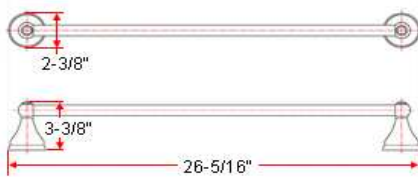

ALLANTE Bath Accessories Collection

Specifications

Material Content zinc base & steel bar/aluminum ring/aluminum roll
Installation hardware included

Dimensions

24" towel bar

toilet paper holder

robe hook

towel ring

Warranty & Compliances

Warranty 1 Year Limited Warranty

Order Codes & Finishes/Colors

	24" towel bar	toilet paper holder	
Satin Nickel (US15)	532945	532960	TRU MATCH
Oil Rubbed Bronze (US10B)	532473	532069	TRU MATCH
Polished Chrome (US26)	532861	532887	TRU MATCH
	robe hook	towel ring	
Satin Nickel (US15)	532952	532978	TRU MATCH
Oil Rubbed Bronze (US10B)	532002	532093	TRU MATCH
Polished Chrome (US26)	532879	532895	TRU MATCH