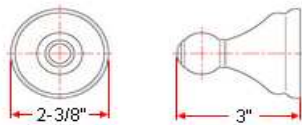

ALLANTE Bath Accessories Collection

Specifications

Material Content zinc base & steel bar/aluminum ring/aluminum roll
Installation hardware included

Dimensions

24" towel bar

toilet paper holder

robe hook

towel ring

Warranty & Compliances

Warranty 1 Year Limited Warranty

Order Codes & Finishes/Colors

	24" towel bar	toilet paper holder	
Satin Nickel (US15)	532945	532960	TRU MATCH
Oil Rubbed Bronze (US10B)	532473	532069	TRU MATCH
Polished Chrome (US26)	532861	532887	TRU MATCH
	robe hook	towel ring	
Satin Nickel (US15)	532952	532978	TRU MATCH
Oil Rubbed Bronze (US10B)	532002	532093	TRU MATCH
Polished Chrome (US26)	532879	532895	TRU MATCH