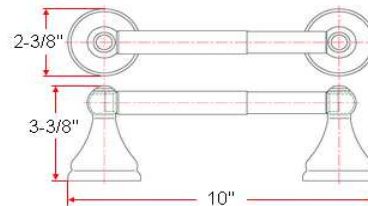

ALLANTE Bath Accessories Collection

Specifications

Material Content zinc base & steel bar/aluminum ring/aluminum roll
Installation hardware included

Dimensions

24" towel bar

toilet paper holder

robe hook

towel ring

Warranty & Compliances

Warranty 1 Year Limited Warranty

Order Codes & Finishes/Colors

	24" towel bar	toilet paper holder	
Satin Nickel (US15)	532945	532960	TRU MATCH
Oil Rubbed Bronze (US10B)	532473	532069	TRU MATCH
Polished Chrome (US26)	532861	532887	TRU MATCH
	robe hook	towel ring	
Satin Nickel (US15)	532952	532978	TRU MATCH
Oil Rubbed Bronze (US10B)	532002	532093	TRU MATCH
Polished Chrome (US26)	532879	532895	TRU MATCH