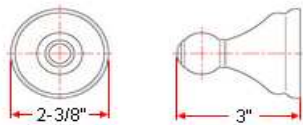

ALLANTE Bath Accessories Collection

Specifications

Material Content zinc base & steel bar/aluminum ring/aluminum roll
Installation hardware included

Dimensions

24" towel bar

toilet paper holder

robe hook

towel ring

Warranty & Compliances

Warranty 1 Year Limited Warranty

Order Codes & Finishes/Colors

	24" towel bar	toilet paper holder	
Satin Nickel (US15)	532945	532960	TRU MATCH
Oil Rubbed Bronze (US10B)	532473	532069	TRU MATCH
Polished Chrome (US26)	532861	532887	TRU MATCH
	robe hook	towel ring	
Satin Nickel (US15)	532952	532978	TRU MATCH
Oil Rubbed Bronze (US10B)	532002	532093	TRU MATCH
Polished Chrome (US26)	532879	532895	TRU MATCH