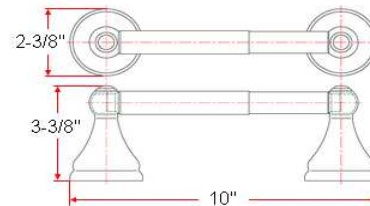

ALLANTE Bath Accessories Collection

Specifications

Material Content zinc base & steel bar/aluminum ring/aluminum roll
Installation hardware included

Dimensions

24" towel bar

toilet paper holder

robe hook

towel ring

Warranty & Compliances

Warranty 1 Year Limited Warranty

Order Codes & Finishes/Colors

	24" towel bar	toilet paper holder	
Satin Nickel (US15)	532945	532960	TRU MATCH
Oil Rubbed Bronze (US10B)	532473	532069	TRU MATCH
Polished Chrome (US26)	532861	532887	TRU MATCH
	robe hook	towel ring	
Satin Nickel (US15)	532952	532978	TRU MATCH
Oil Rubbed Bronze (US10B)	532002	532093	TRU MATCH
Polished Chrome (US26)	532879	532895	TRU MATCH