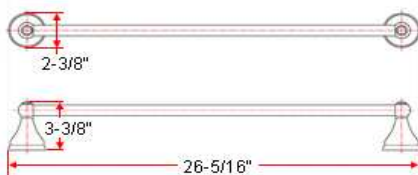

ALLANTE Bath Accessories Collection

Specifications

Material Content zinc base & steel bar/aluminum ring/aluminum roll
Installation hardware included

Dimensions

24" towel bar

toilet paper holder

robe hook

towel ring

Warranty & Compliances

Warranty 1 Year Limited Warranty

Order Codes & Finishes/Colors

	24" towel bar	toilet paper holder	
Satin Nickel (US15)	532945	532960	TRU TO MATCH
Oil Rubbed Bronze (US10B)	532473	532069	TRU TO MATCH
Polished Chrome (US26)	532861	532887	TRU TO MATCH
	robe hook	towel ring	
Satin Nickel (US15)	532952	532978	TRU TO MATCH
Oil Rubbed Bronze (US10B)	532002	532093	TRU TO MATCH
Polished Chrome (US26)	532879	532895	TRU TO MATCH