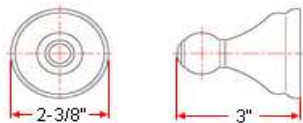

ALLANTE Bath Accessories Collection

Specifications

Material Content zinc base & steel bar/aluminum ring/aluminum roll
Installation hardware included

Dimensions

24" towel bar

toilet paper holder

robe hook

towel ring

Warranty & Compliances

Warranty 1 Year Limited Warranty

Order Codes & Finishes/Colors

	24" towel bar	toilet paper holder	
Satin Nickel (US15)	532945	532960	TRU TO MATCH
Oil Rubbed Bronze (US10B)	532473	532069	TRU TO MATCH
Polished Chrome (US26)	532861	532887	TRU TO MATCH
	robe hook	towel ring	
Satin Nickel (US15)	532952	532978	TRU TO MATCH
Oil Rubbed Bronze (US10B)	532002	532093	TRU TO MATCH
Polished Chrome (US26)	532879	532895	TRU TO MATCH