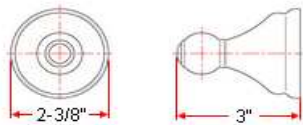

ALLANTE Bath Accessories Collection

Specifications

Material Content zinc base & steel bar/aluminum ring/aluminum roll
Installation hardware included

Dimensions

24" towel bar

toilet paper holder

robe hook

towel ring

Warranty & Compliances

Warranty 1 Year Limited Warranty

Order Codes & Finishes/Colors

	24" towel bar	toilet paper holder	
Satin Nickel (US15)	532945	532960	TRU TO MATCH
Oil Rubbed Bronze (US10B)	532473	532069	TRU TO MATCH
Polished Chrome (US26)	532861	532887	TRU TO MATCH
	robe hook	towel ring	
Satin Nickel (US15)	532952	532978	TRU TO MATCH
Oil Rubbed Bronze (US10B)	532002	532093	TRU TO MATCH
Polished Chrome (US26)	532879	532895	TRU TO MATCH