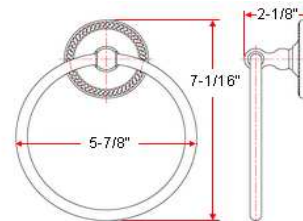

HAMILTON Bath Accessories Collection

Specifications

Material Content zinc base & aluminum bar/aluminum ring/aluminum roll
Installation hardware included

Dimensions

24" towel bar

toilet paper holder

robe hook

towel ring

Warranty & Compliances

Warranty 1 Year Limited Warranty

Order Codes & Finishes/Colors

	24" towel bar	toilet paper holder	
Satin Nickel (US15)	532572	532655	TRU TO MATCH
Oil Rubbed Bronze (US10B)	534214	534313	TRU TO MATCH
	robe hook	towel ring	
Satin Nickel (US15)	532648	532663	TRU TO MATCH
Oil Rubbed Bronze (US10B)	534305	534222	TRU TO MATCH