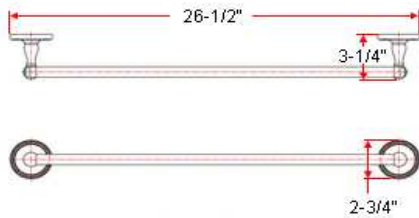

HAMILTON Bath Accessories Collection

Specifications

Material Content zinc base & aluminum bar/aluminum ring/aluminum roll
Installation hardware included

Dimensions

24" towel bar

toilet paper holder

robe hook

towel ring

Warranty & Compliances

Warranty 1 Year Limited Warranty

Order Codes & Finishes/Colors

	24" towel bar	toilet paper holder	
Satin Nickel (US15)	532572	532655	TRU TO MATCH
Oil Rubbed Bronze (US10B)	534214	534313	TRU TO MATCH
	robe hook	towel ring	
Satin Nickel (US15)	532648	532663	TRU TO MATCH
Oil Rubbed Bronze (US10B)	534305	534222	TRU TO MATCH