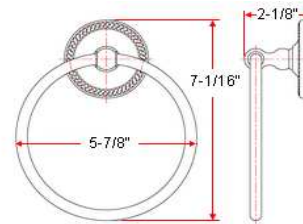

HAMILTON Bath Accessories Collection

Specifications

Material Content zinc base & aluminum bar/aluminum ring/aluminum roll
Installation hardware included

Dimensions

24" towel bar

toilet paper holder

robe hook

towel ring

Warranty & Compliances

Warranty 1 Year Limited Warranty

Order Codes & Finishes/Colors

	24" towel bar	toilet paper holder	
Satin Nickel (US15)	532572	532655	TRU TO MATCH
Oil Rubbed Bronze (US10B)	534214	534313	TRU TO MATCH
	robe hook	towel ring	
Satin Nickel (US15)	532648	532663	TRU TO MATCH
Oil Rubbed Bronze (US10B)	534305	534222	TRU TO MATCH