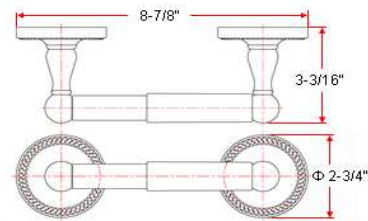

HAMILTON Bath Accessories Collection

Specifications

Material Content zinc base & aluminum bar/aluminum ring/aluminum roll
Installation hardware included

Dimensions

24" towel bar

toilet paper holder

robe hook

towel ring

Warranty & Compliances

Warranty 1 Year Limited Warranty

Order Codes & Finishes/Colors

	24" towel bar	toilet paper holder	
Satin Nickel (US15)	532572	532655	TRU TO MATCH
Oil Rubbed Bronze (US10B)	534214	534313	TRU TO MATCH
	robe hook	towel ring	
Satin Nickel (US15)	532648	532663	TRU TO MATCH
Oil Rubbed Bronze (US10B)	534305	534222	TRU TO MATCH