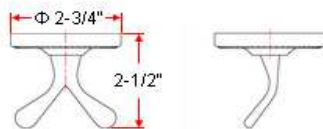

HAMILTON Bath Accessories Collection

Specifications

Material Content zinc base & aluminum bar/aluminum ring/aluminum roll
Installation hardware included

Dimensions

24" towel bar

toilet paper holder

robe hook

towel ring

Warranty & Compliances

Warranty 1 Year Limited Warranty

Order Codes & Finishes/Colors

	24" towel bar	toilet paper holder	
Satin Nickel (US15)	532572	532655	TRU TO MATCH
Oil Rubbed Bronze (US10B)	534214	534313	TRU TO MATCH
	robe hook	towel ring	
Satin Nickel (US15)	532648	532663	TRU TO MATCH
Oil Rubbed Bronze (US10B)	534305	534222	TRU TO MATCH