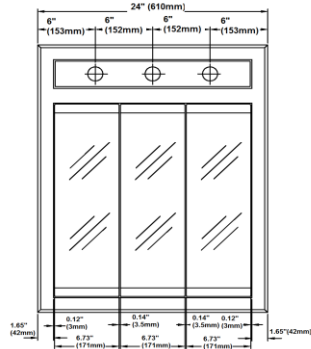

## Specifications

- 2 stationary shelves
- 1/2" plywood sides
- Concealed adjustable hinges
- White gloss finish with satin nickel hardware
- Use 3-6, 60W medium base lamps

## Dimensions

Wire Pull out Hole position

Wire Pull out Hole position

Wire Pull out Hole position

Wire Pull out Hole position