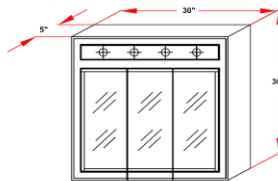

## Specifications

- 2 stationary shelves
- 1/2" plywood sides
- Concealed adjustable hinges
- White gloss finish with satin nickel hardware
- Use 3-6, 60W medium base lamps

## Dimensions

Wire Pull out Hole position

Wire Pull out Hole position

Wire Pull out Hole position

Wire Pull out Hole position