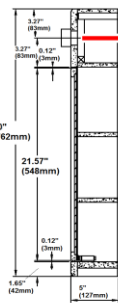

## Specifications

- 2 stationary shelves
- 1/2" plywood sides
- Concealed adjustable hinges
- White gloss finish with satin nickel hardware
- Use 3-6, 60W medium base lamps

## Dimensions

Wire Pull out Hole position

Wire Pull out Hole position

Wire Pull out Hole position

Wire Pull out Hole position

## Order Codes & Finishes/Colors

48" w x 5' d x 30" h	use six 60W M base bulbs	532408
36" w x 5' d x 30" h	use five 60W M base bulbs	532390
30" w x 5' d x 30" h	use four 60W M base bulbs	532382
24" w x 5' d x 30" h	use three 60W M base bulbs	532374