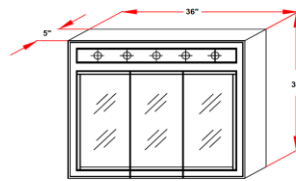

## Specifications

- 2 stationary shelves
- 1/2" plywood sides
- Concealed adjustable hinges
- White gloss finish with satin nickel hardware
- Use 3-6, 60W medium base lamps

## Dimensions

Wire Pull out Hole position

Wire Pull out Hole position

Wire Pull out Hole position

Wire Pull out Hole position