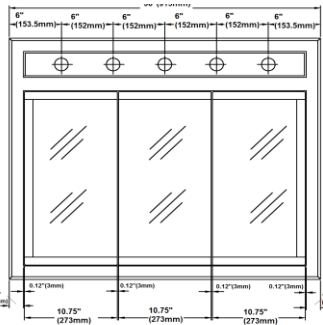

## Specifications

- 2 stationary shelves
- 1/2" plywood sides
- Concealed adjustable hinges
- White gloss finish with satin nickel hardware
- Use 3-6, 60W medium base lamps

## Dimensions

Wire Pull out Hole position

Wire Pull out Hole position

Wire Pull out Hole position

Wire Pull out Hole position