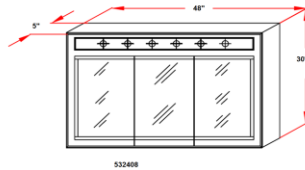

Concord Tri-View Surface Mount Lighted Cabinet

Specifications

- 2 stationary shelves
- 1/2" plywood sides
- Concealed adjustable hinges
- White gloss finish with satin nickel hardware
- Use 3-6, 60W medium base lamps

Dimensions

Wire Pull out Hole position

Wire Pull out Hole position

Wire Pull out Hole position

Wire Pull out Hole position

Warranty & Compliances

Warranty Limited 1 year warranty
California 93120 Compliant

Order Codes & Finishes/Colors