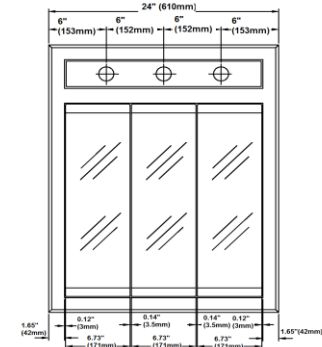

Concord Tri-View Surface Mount Lighted Cabinet

Specifications

- 2 stationary shelves
- 1/2" plywood sides
- Concealed adjustable hinges
- White gloss finish with satin nickel hardware
- Use 3-6, 60W medium base lamps

Dimensions

Wire Pull out Hole position

Wire Pull out Hole position

Wire Pull out Hole position

Wire Pull out Hole position

Warranty & Compliances

Warranty Limited 1 year warranty
California 93120 Compliant

Order Codes & Finishes/Colors

48" w x 5' d x 30" h	use six 60W M base bulbs	532408
36" w x 5' d x 30" h	use five 60W M base bulbs	532390
30" w x 5' d x 30" h	use four 60W M base bulbs	532382
24" w x 5' d x 30" h	use three 60W M base bulbs	532374