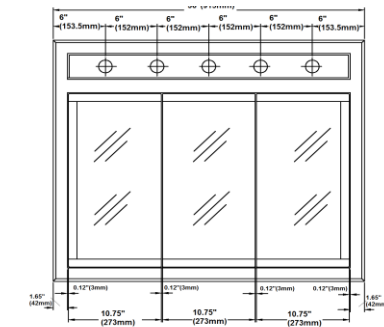

Concord Tri-View Surface Mount Lighted Cabinet

Specifications

- 2 stationary shelves
- 1/2" plywood sides
- Concealed adjustable hinges
- White gloss finish with satin nickel hardware
- Use 3-6, 60W medium base lamps

Dimensions

Wire Pull out Hole position

Wire Pull out Hole position

Wire Pull out Hole position

Wire Pull out Hole position

Warranty & Compliances

Warranty Limited 1 year warranty
California 93120 Compliant

Order Codes & Finishes/Colors

48" w x 5' d x 30" h	use six 60W M base bulbs	532408
36" w x 5' d x 30" h	use five 60W M base bulbs	532390
30" w x 5' d x 30" h	use four 60W M base bulbs	532382
24" w x 5' d x 30" h	use three 60W M base bulbs	532374