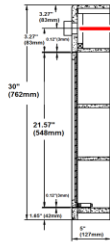

Concord Tri-View Surface Mount Lighted Cabinet

Specifications

- 2 stationary shelves
- 1/2" plywood sides
- Concealed adjustable hinges
- White gloss finish with satin nickel hardware
- Use 3-6, 60W medium base lamps

Dimensions

Wire Pull out Hole position

Wire Pull out Hole position

Wire Pull out Hole position

Wire Pull out Hole position

Warranty & Compliances

Warranty Limited 1 year warranty
California 93120 Compliant

Order Codes & Finishes/Colors

48" w x 5' d x 30" h	use six 60W M base bulbs	532408
36" w x 5' d x 30" h	use five 60W M base bulbs	532390
30" w x 5' d x 30" h	use four 60W M base bulbs	532382
24" w x 5' d x 30" h	use three 60W M base bulbs	532374