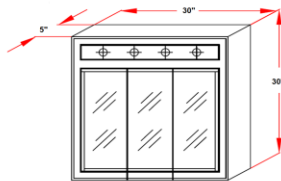

Concord Tri-View Surface Mount Lighted Cabinet

Specifications

- 2 stationary shelves
- 1/2" plywood sides
- Concealed adjustable hinges
- White gloss finish with satin nickel hardware
- Use 3-6, 60W medium base lamps

Dimensions

Wire Pull out Hole position

Wire Pull out Hole position

Wire Pull out Hole position

Wire Pull out Hole position

Warranty & Compliances

Warranty Limited 1 year warranty
California 93120 Compliant

Order Codes & Finishes/Colors