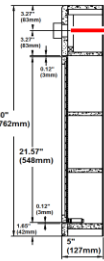

Concord Tri-View Surface Mount Lighted Cabinet

Specifications

- 2 stationary shelves
- 1/2" plywood sides
- Concealed adjustable hinges
- White gloss finish with satin nickel hardware
- Use 3-6, 60W medium base lamps

Dimensions

Wire Pull out Hole position

Wire Pull out Hole position

Wire Pull out Hole position

Wire Pull out Hole position

Warranty & Compliances

Warranty Limited 1 year warranty
California 93120 Compliant

Order Codes & Finishes/Colors

48" w x 5' d x 30" h	use six 60W M base bulbs	532408
36" w x 5' d x 30" h	use five 60W M base bulbs	532390
30" w x 5' d x 30" h	use four 60W M base bulbs	532382
24" w x 5' d x 30" h	use three 60W M base bulbs	532374