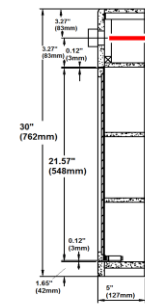

Dimensions

Wire Pull out Hole position

Wire Pull out Hole position

Wire Pull out Hole position

Wire Pull out Hole position

Warranty & Compliances

Warranty Limited 1 year warranty
California 93120 Compliant

Order Codes & Finishes/Colors

48" w x 5' d x 30" h	use six 60W M base bulbs	532408
36" w x 5' d x 30" h	use five 60W M base bulbs	532390
30" w x 5' d x 30" h	use four 60W M base bulbs	532382
24" w x 5' d x 30" h	use three 60W M base bulbs	532374