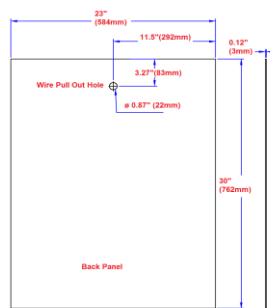

Dimensions

Wire Pull out Hole position

Wire Pull out Hole position

Wire Pull out Hole position

Wire Pull out Hole position

Warranty & Compliances

Warranty Limited 1 year warranty
California 93120 Compliant

Order Codes & Finishes/Colors

48" w x 5' d x 30" h	use six 60W M base bulbs	532408
36" w x 5' d x 30" h	use five 60W M base bulbs	532390
30" w x 5' d x 30" h	use four 60W M base bulbs	532382
24" w x 5' d x 30" h	use three 60W M base bulbs	532374