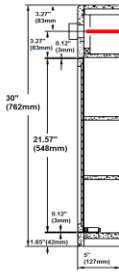

Concord Tri-View Surface Mount Lighted Cabinet

Specifications

- 2 stationary shelves
- 1/2" plywood sides
- Concealed adjustable hinges
- White gloss finish with satin nickel hardware
- Use 3-6, 60W medium base lamps

Dimensions

Wire Pull out Hole position

Wire Pull out Hole position

Wire Pull out Hole position

Wire Pull out Hole position

Warranty & Compliances

Warranty Limited 1 year warranty
California 93120 Compliant

Order Codes & Finishes/Colors

48" w x 5' d x 30" h	use six 60W M base bulbs	532408
36" w x 5' d x 30" h	use five 60W M base bulbs	532390
30" w x 5' d x 30" h	use four 60W M base bulbs	532382
24" w x 5' d x 30" h	use three 60W M base bulbs	532374