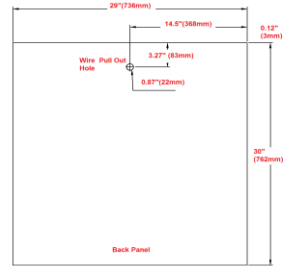

Concord Tri-View Surface Mount Lighted Cabinet

Specifications

- 2 stationary shelves
- 1/2" plywood sides
- Concealed adjustable hinges
- White gloss finish with satin nickel hardware
- Use 3-6, 60W medium base lamps

Dimensions

Wire Pull out Hole position

Wire Pull out Hole position

Wire Pull out Hole position

Wire Pull out Hole position

Warranty & Compliances

Warranty Limited 1 year warranty
California 93120 Compliant

Order Codes & Finishes/Colors

48" w x 5' d x 30" h	use six 60W M base bulbs	532408
36" w x 5' d x 30" h	use five 60W M base bulbs	532390
30" w x 5' d x 30" h	use four 60W M base bulbs	532382
24" w x 5' d x 30" h	use three 60W M base bulbs	532374