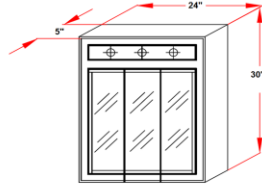

Concord Tri-View Surface Mount Lighted Cabinet

Specifications

- 2 stationary shelves
- 1/2" plywood sides
- Concealed adjustable hinges
- White gloss finish with satin nickel hardware
- Use 3-6, 60W medium base lamps

Dimensions

Wire Pull out Hole position

Wire Pull out Hole position

Wire Pull out Hole position

Wire Pull out Hole position

Warranty & Compliances

Warranty Limited 1 year warranty
California 93120 Compliant

Order Codes & Finishes/Colors