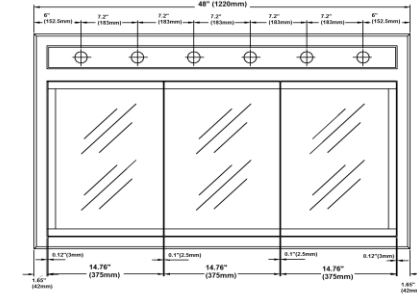

Concord Tri-View Surface Mount Lighted Cabinet

Specifications

- 2 stationary shelves
- 1/2" plywood sides
- Concealed adjustable hinges
- White gloss finish with satin nickel hardware
- Use 3-6, 60W medium base lamps

Dimensions

Wire Pull out Hole position

Wire Pull out Hole position

Wire Pull out Hole position

Wire Pull out Hole position

Warranty & Compliances

Warranty Limited 1 year warranty
California 93120 Compliant

Order Codes & Finishes/Colors