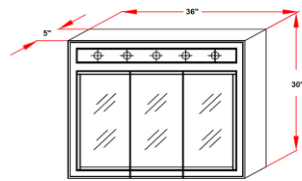

Concord Tri-View Surface Mount Lighted Cabinet

Specifications

- 2 stationary shelves
- 1/2" plywood sides
- Concealed adjustable hinges
- White gloss finish with satin nickel hardware
- Use 3-6, 60W medium base lamps

Dimensions

Wire Pull out Hole position

Wire Pull out Hole position

Wire Pull out Hole position

Wire Pull out Hole position

Warranty & Compliances

Warranty Limited 1 year warranty
California 93120 Compliant

Order Codes & Finishes/Colors