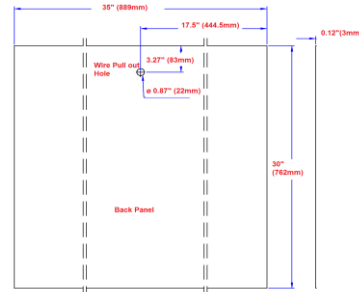

Concord Tri-View Surface Mount Lighted Cabinet

Specifications

- 2 stationary shelves
- 1/2" plywood sides
- Concealed adjustable hinges
- White gloss finish with satin nickel hardware
- Use 3-6, 60W medium base lamps

Dimensions

Wire Pull out Hole position

Wire Pull out Hole position

Wire Pull out Hole position

Wire Pull out Hole position

Warranty & Compliances

Warranty Limited 1 year warranty
California 93120 Compliant

Order Codes & Finishes/Colors

48" w x 5' d x 30" h	use six 60W M base bulbs	532408
36" w x 5' d x 30" h	use five 60W M base bulbs	532390
30" w x 5' d x 30" h	use four 60W M base bulbs	532382
24" w x 5' d x 30" h	use three 60W M base bulbs	532374