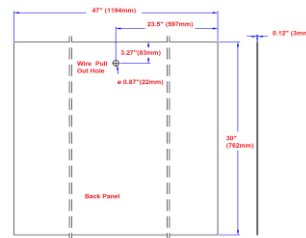

Concord Tri-View Surface Mount Lighted Cabinet

Specifications

- 2 stationary shelves
- 1/2" plywood sides
- Concealed adjustable hinges
- White gloss finish with satin nickel hardware
- Use 3-6, 60W medium base lamps

Dimensions

Wire Pull out Hole position

Wire Pull out Hole position

Wire Pull out Hole position

Wire Pull out Hole position

Warranty & Compliances

Warranty Limited 1 year warranty
California 93120 Compliant

Order Codes & Finishes/Colors

48" w x 5' d x 30" h	use six 60W M base bulbs	532408
36" w x 5' d x 30" h	use five 60W M base bulbs	532390
30" w x 5' d x 30" h	use four 60W M base bulbs	532382
24" w x 5' d x 30" h	use three 60W M base bulbs	532374