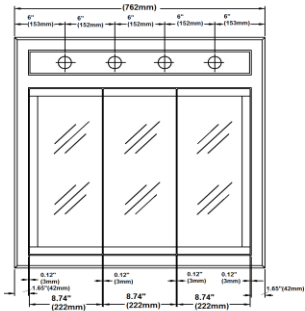

Concord Tri-View Surface Mount Lighted Cabinet

Specifications

- 2 stationary shelves
- 1/2" plywood sides
- Concealed adjustable hinges
- White gloss finish with satin nickel hardware
- Use 3-6, 60W medium base lamps

Dimensions

Wire Pull out Hole position

Wire Pull out Hole position

Wire Pull out Hole position

Wire Pull out Hole position

Warranty & Compliances

Warranty Limited 1 year warranty
California 93120 Compliant

Order Codes & Finishes/Colors