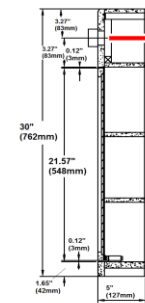

Dimensions

Wire Pull out Hole position

Wire Pull out Hole position

Wire Pull out Hole position

Wire Pull out Hole position

Warranty & Compliances

Warranty Limited 1 year warranty
California 93120 Compliant

Order Codes & Finishes/Colors

48" w x 5' d x 30" h	use six 60W M base bulbs	532408
36" w x 5' d x 30" h	use five 60W M base bulbs	532390
30" w x 5' d x 30" h	use four 60W M base bulbs	532382
24" w x 5' d x 30" h	use three 60W M base bulbs	532374