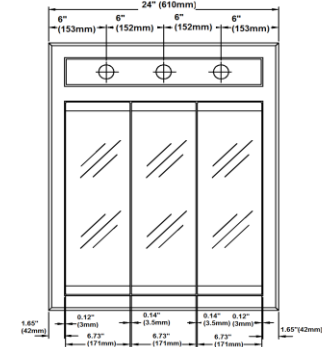

Concord Tri-View Surface Mount Lighted Cabinet

Specifications

- 2 stationary shelves
- 1/2" plywood sides
- Concealed adjustable hinges
- White gloss finish with satin nickel hardware
- Use 3-6, 60W medium base lamps

Dimensions

Wire Pull out Hole position

Wire Pull out Hole position

Wire Pull out Hole position

Wire Pull out Hole position

Warranty & Compliances

Warranty Limited 1 year warranty
California 93120 Compliant

Order Codes & Finishes/Colors

48" w x 5' d x 30" h	use six 60W M base bulbs	532408
36" w x 5' d x 30" h	use five 60W M base bulbs	532390
30" w x 5' d x 30" h	use four 60W M base bulbs	532382
24" w x 5' d x 30" h	use three 60W M base bulbs	532374