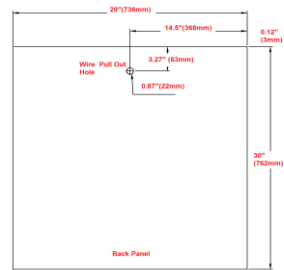

Dimensions

Wire Pull out Hole position

Wire Pull out Hole position

Wire Pull out Hole position

Wire Pull out Hole position

Warranty & Compliances

Warranty Limited 1 year warranty
California 93120 Compliant

Order Codes & Finishes/Colors

48" w x 5' d x 30" h	use six 60W M base bulbs	532408
36" w x 5' d x 30" h	use five 60W M base bulbs	532390
30" w x 5' d x 30" h	use four 60W M base bulbs	532382
24" w x 5' d x 30" h	use three 60W M base bulbs	532374