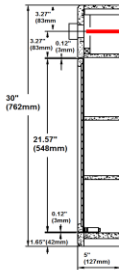

Concord Tri-View Surface Mount Lighted Cabinet

Specifications

- 2 stationary shelves
- 1/2" plywood sides
- Concealed adjustable hinges
- White gloss finish with satin nickel hardware
- Use 3-6, 60W medium base lamps

Dimensions

Wire Pull out Hole position

Wire Pull out Hole position

Wire Pull out Hole position

Wire Pull out Hole position

Warranty & Compliances

Warranty Limited 1 year warranty
California 93120 Compliant

Order Codes & Finishes/Colors

48" w x 5' d x 30" h	use six 60W M base bulbs	532408
36" w x 5' d x 30" h	use five 60W M base bulbs	532390
30" w x 5' d x 30" h	use four 60W M base bulbs	532382
24" w x 5' d x 30" h	use three 60W M base bulbs	532374