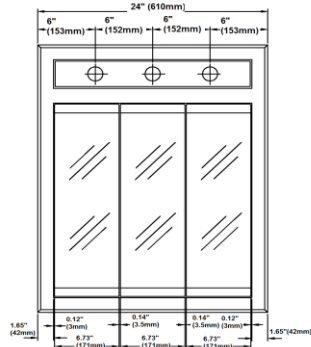

## Specifications

- 2 stationary shelves
- 1/2" plywood sides
- Concealed adjustable hinges
- White gloss finish with satin nickel hardware
- Use 3-6, 60W medium base lamps

## Dimensions

Wire Pull out Hole position

Wire Pull out Hole position

Wire Pull out Hole position

Wire Pull out Hole position