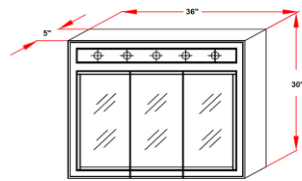

## Specifications

- 2 stationary shelves
- 1/2" plywood sides
- Concealed adjustable hinges
- White gloss finish with satin nickel hardware
- Use 3-6, 60W medium base lamps

## Dimensions

Wire Pull out Hole position

Wire Pull out Hole position

Wire Pull out Hole position

Wire Pull out Hole position