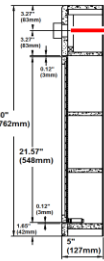

## Specifications

- 2 stationary shelves
- 1/2" plywood sides
- Concealed adjustable hinges
- White gloss finish with satin nickel hardware
- Use 3-6, 60W medium base lamps

## Dimensions

Wire Pull out Hole position

Wire Pull out Hole position

Wire Pull out Hole position

Wire Pull out Hole position

## Order Codes & Finishes/Colors

48" w x 5' d x 30" h	use six 60W M base bulbs	532408
36" w x 5' d x 30" h	use five 60W M base bulbs	532390
30" w x 5' d x 30" h	use four 60W M base bulbs	532382
24" w x 5' d x 30" h	use three 60W M base bulbs	532374