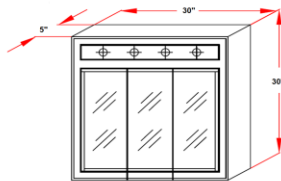

## Specifications

- 2 stationary shelves
- 1/2" plywood sides
- Concealed adjustable hinges
- White gloss finish with satin nickel hardware
- Use 3-6, 60W medium base lamps

## Dimensions

Wire Pull out Hole position

Wire Pull out Hole position

Wire Pull out Hole position

Wire Pull out Hole position