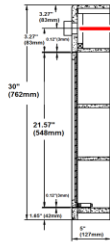

## Specifications

- 2 stationary shelves
- 1/2" plywood sides
- Concealed adjustable hinges
- White gloss finish with satin nickel hardware
- Use 3-6, 60W medium base lamps

## Dimensions

Wire Pull out Hole position

Wire Pull out Hole position

Wire Pull out Hole position

Wire Pull out Hole position