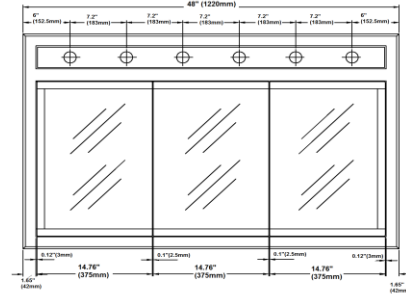

## Specifications

- 2 stationary shelves
- 1/2" plywood sides
- Concealed adjustable hinges
- White gloss finish with satin nickel hardware
- Use 3-6, 60W medium base lamps

## Dimensions

Wire Pull out Hole position

Wire Pull out Hole position

Wire Pull out Hole position

Wire Pull out Hole position