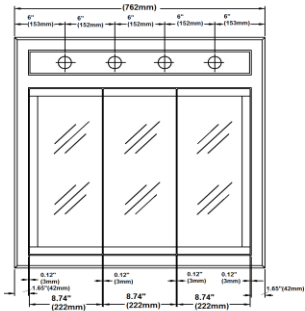

## Specifications

- 2 stationary shelves
- 1/2" plywood sides
- Concealed adjustable hinges
- White gloss finish with satin nickel hardware
- Use 3-6, 60W medium base lamps

## Dimensions

Wire Pull out Hole position

Wire Pull out Hole position

Wire Pull out Hole position

Wire Pull out Hole position