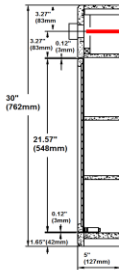

## Specifications

- 2 stationary shelves
- 1/2" plywood sides
- Concealed adjustable hinges
- White gloss finish with satin nickel hardware
- Use 3-6, 60W medium base lamps

## Dimensions

Wire Pull out Hole position

Wire Pull out Hole position

Wire Pull out Hole position

Wire Pull out Hole position