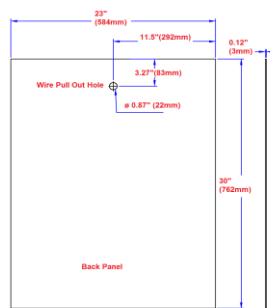

## Specifications

- 2 stationary shelves
- 1/2" plywood sides
- Concealed adjustable hinges
- White gloss finish with satin nickel hardware
- Use 3-6, 60W medium base lamps

## Dimensions

Wire Pull out Hole position

Wire Pull out Hole position

Wire Pull out Hole position

Wire Pull out Hole position