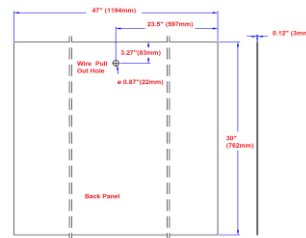

## Specifications

- 2 stationary shelves
- 1/2" plywood sides
- Concealed adjustable hinges
- White gloss finish with satin nickel hardware
- Use 3-6, 60W medium base lamps

## Dimensions

Wire Pull out Hole position

Wire Pull out Hole position

Wire Pull out Hole position

Wire Pull out Hole position