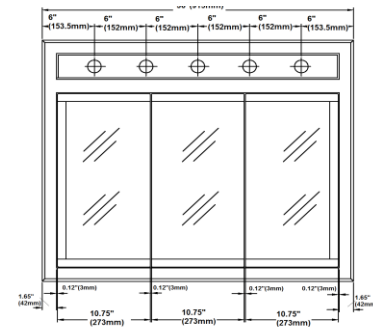

## Specifications

- 2 stationary shelves
- 1/2" plywood sides
- Concealed adjustable hinges
- White gloss finish with satin nickel hardware
- Use 3-6, 60W medium base lamps

## Dimensions

Wire Pull out Hole position

Wire Pull out Hole position

Wire Pull out Hole position

Wire Pull out Hole position