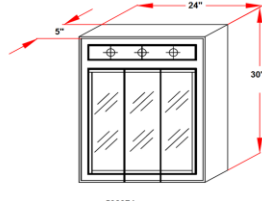

## Specifications

- 2 stationary shelves
- 1/2" plywood sides
- Concealed adjustable hinges
- White gloss finish with satin nickel hardware
- Use 3-6, 60W medium base lamps

## Dimensions

Wire Pull out Hole position

Wire Pull out Hole position

Wire Pull out Hole position

Wire Pull out Hole position