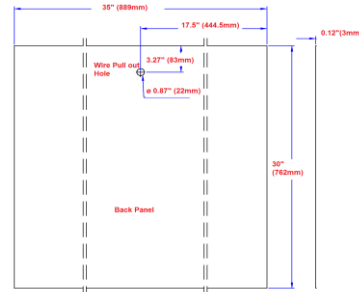

## Specifications

- 2 stationary shelves
- 1/2" plywood sides
- Concealed adjustable hinges
- White gloss finish with satin nickel hardware
- Use 3-6, 60W medium base lamps

## Dimensions

Wire Pull out Hole position

Wire Pull out Hole position

Wire Pull out Hole position

Wire Pull out Hole position