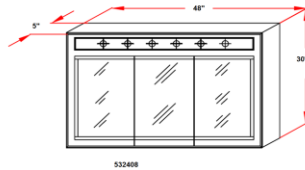

## Specifications

- 2 stationary shelves
- 1/2" plywood sides
- Concealed adjustable hinges
- White gloss finish with satin nickel hardware
- Use 3-6, 60W medium base lamps

## Dimensions

Wire Pull out Hole position

Wire Pull out Hole position

Wire Pull out Hole position

Wire Pull out Hole position