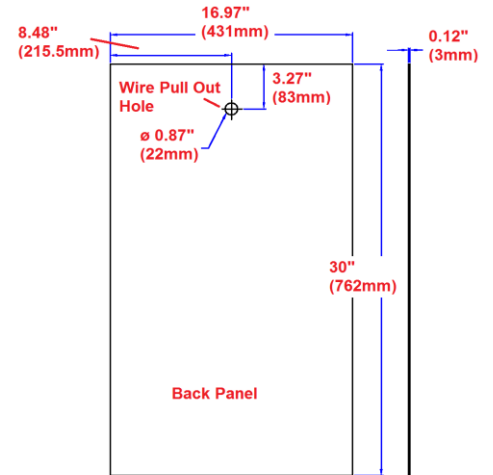

## Specifications

- 2 stationary shelves
- 1/2" plywood sides
- Concealed adjustable hinges
- White gloss finish with satin nickel hardware
- Use two 60W medium base lamps

## Dimensions

### Wire Pull Out Hole position on the back panel

## Order Codes & Finishes/Colors

18"w x 5"d x 30"h

532366

Type:  
 Job:  
 Order Code:  
 Approvals:

Design House reserves the right to make changes in materials, specifications & models at any time. Design House also reserves the right to discontinue product without notice or obligation.