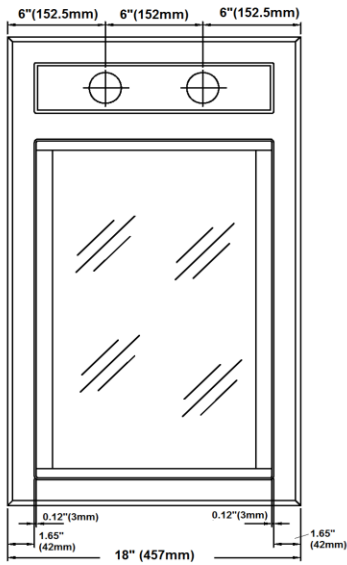

## Specifications

- 2 stationary shelves
- 1/2" plywood sides
- Concealed adjustable hinges
- White gloss finish with satin nickel hardware
- Use two 60W medium base lamps

## Dimensions

### Wire Pull Out Hole position on the back panel

## Order Codes & Finishes/Colors

18"w x 5"d x 30"h

532366

Type:  
 Job:  
 Order Code:  
 Approvals:

Design House reserves the right to make changes in materials, specifications & models at any time. Design House also reserves the right to discontinue product without notice or obligation.