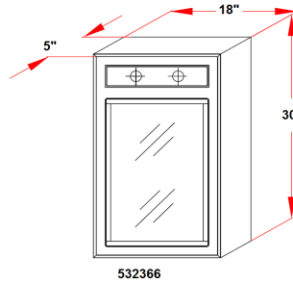

## Specifications

- 2 stationary shelves
- 1/2" plywood sides
- Concealed adjustable hinges
- White gloss finish with satin nickel hardware
- Use two 60W medium base lamps

## Dimensions

## Order Codes & Finishes/Colors

18"w x 5"d x 30"h

532366

Type:  
 Job:  
 Order Code:  
 Approvals:

Design House reserves the right to make changes in materials, specifications & models at any time. Design House also reserves the right to discontinue product without notice or obligation.