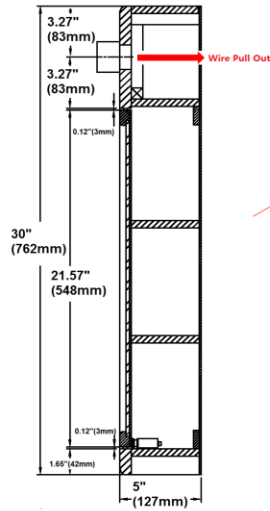

## Specifications

- 2 stationary shelves
- 1/2" plywood sides
- Concealed adjustable hinges
- White gloss finish with satin nickel hardware
- Use two 60W medium base lamps

## Dimensions

### Wire Pull Out Hole position on the back panel

## Order Codes & Finishes/Colors

18"w x 5"d x 30"h

532366

Type:  
 Job:  
 Order Code:  
 Approvals:

Design House reserves the right to make changes in materials, specifications & models at any time. Design House also reserves the right to discontinue product without notice or obligation.