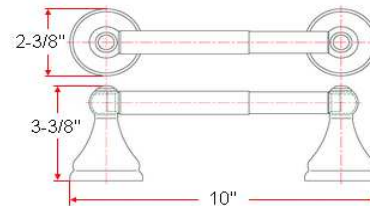

## Specifications

**Material Content** zinc base & steel bar/aluminum ring/aluminum roll  
**Installation hardware** included

## Dimensions

24" towel bar

toilet paper holder

robe hook

towel ring