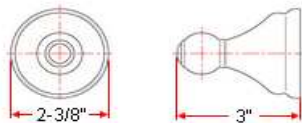

## Dimensions

24" towel bar

toilet paper holder

robe hook

towel ring