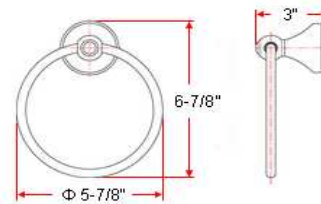

## Dimensions

24" towel bar

toilet paper holder

robe hook

towel ring

## Order Codes & Finishes/Colors

|                           | 24" towel bar | toilet paper holder |              |
|---------------------------|---------------|---------------------|--------------|
| Satin Nickel (US15)       | 532945        | 532960              | TRU TO MATCH |
| Oil Rubbed Bronze (US10B) | 532473        | 532069              | TRU TO MATCH |
| Polished Chrome (US26)    | 532861        | 532887              | TRU TO MATCH |
|                           | robe hook     | towel ring          |              |
| Satin Nickel (US15)       | 532952        | 532978              | TRU TO MATCH |
| Oil Rubbed Bronze (US10B) | 532002        | 532093              | TRU TO MATCH |
| Polished Chrome (US26)    | 532879        | 532895              | TRU TO MATCH |