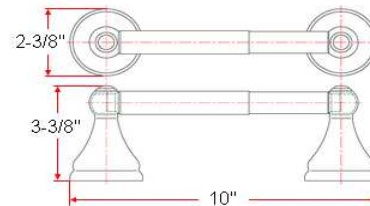

ALLANTE Bath Accessories Collection

Specifications

Material Content zinc base & steel bar/aluminum ring/aluminum roll
Installation hardware included

Dimensions

24" towel bar

toilet paper holder

robe hook

towel ring

Warranty & Compliances

Warranty 1 Year Limited Warranty

Order Codes & Finishes/Colors

	24" towel bar	toilet paper holder	
Satin Nickel (US15)	532945	532960	TRU TO MATCH
Oil Rubbed Bronze (US10B)	532473	532069	TRU TO MATCH
Polished Chrome (US26)	532861	532887	TRU TO MATCH
	robe hook	towel ring	
Satin Nickel (US15)	532952	532978	TRU TO MATCH
Oil Rubbed Bronze (US10B)	532002	532093	TRU TO MATCH
Polished Chrome (US26)	532879	532895	TRU TO MATCH