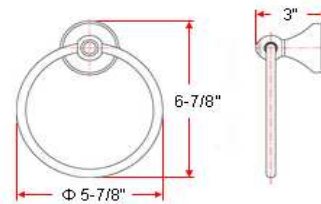

ALLANTE Bath Accessories Collection

Specifications

Material Content zinc base & steel bar/aluminum ring/aluminum roll
Installation hardware included

Dimensions

24" towel bar

toilet paper holder

robe hook

towel ring

Warranty & Compliances

Warranty 1 Year Limited Warranty

Order Codes & Finishes/Colors

	24" towel bar	toilet paper holder	
Satin Nickel (US15)	532945	532960	TRU TO MATCH
Oil Rubbed Bronze (US10B)	532473	532069	TRU TO MATCH
Polished Chrome (US26)	532861	532887	TRU TO MATCH
	robe hook	towel ring	
Satin Nickel (US15)	532952	532978	TRU TO MATCH
Oil Rubbed Bronze (US10B)	532002	532093	TRU TO MATCH
Polished Chrome (US26)	532879	532895	TRU TO MATCH