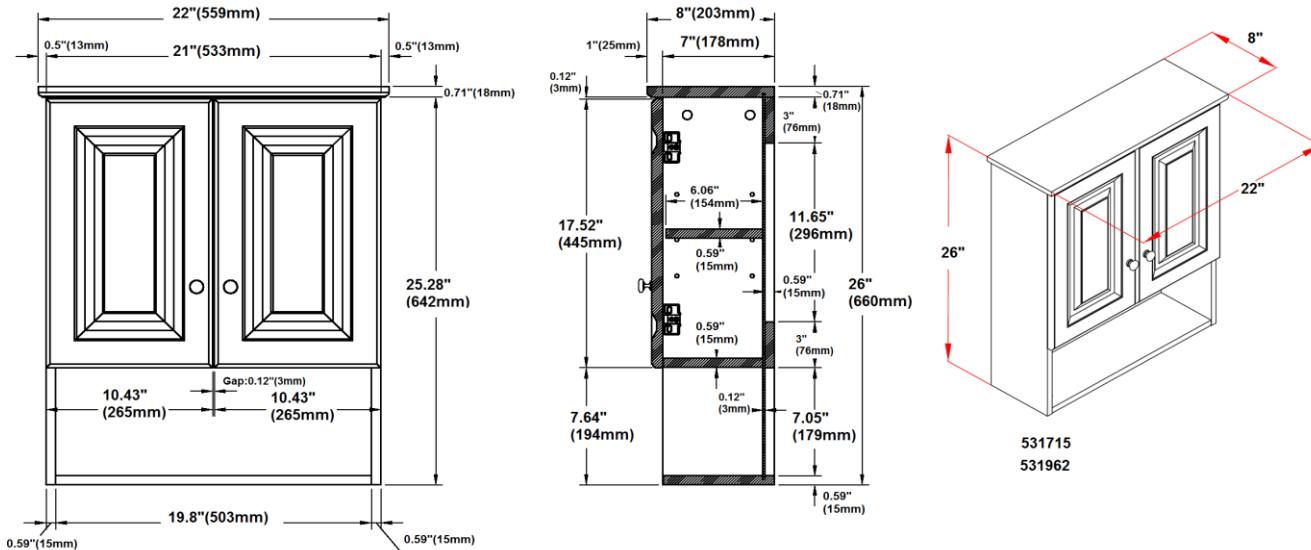

Claremont Two Door Bath Cabinet

Specifications

- Honey Oak finish with antique brass hardware
- Cam lock connection, frameless design
- California 93120 CARB P2 compliant
- Ready to assembly construction
- Square raised door
- Solid North American red oak door frame
- High quality MDF with real oak veneer door centre
- Particle board with oak melamine inside and outside side panels
- Adjustable and concealable hinge
- Antique Brass hardware with TruMatch finish
- 2 door and 1 adjustable shelf
- Vanity top and faucet sold separately

Dimensions

Warranty & Compliances

- Warranty:** Limited 1 year warranty
- California 93120:** Compliant

Order Codes & Finishes/Colors

21" w x 7" d x 26" h 531962

Type:
 Job:
 Order Code:
 Approvals:

Design House reserves the right to make changes in materials, specifications & models at any time. Design House also reserves the right to discontinue product without notice or obligation.