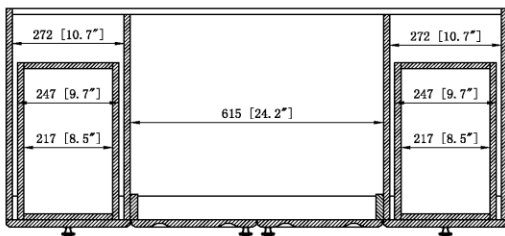

Claremont Two Door Four Drawer Vanity

Specifications

- Hony OAK finish with antique brass hardware
 - Cam lock connection, frameless design
 - California 93120 CARB P2 compliant
 - Ready to assembly construction
 - Square raised door
 - Solid North American red oak door frame
 - High quality MDF with real oak veneer door centre , drawer front and fake drawer
 - Particle board with oak melamine inside and outside side panels
 - 2 Door 4 drawer 1 fake drawer design
 - Adjustable and concealable hinge, easy glide drawer glides
 - Antique Brass hardware with TruMatch finish
- Vanity top and faucet sold separately

Dimensions

Warranty & Compliances

- Warranty: Limited 1 year warranty
- California 93120: Compliant

Order Codes & Finishes/Colors

48" w x 21" d x 31.5" h 531491

Type:
 Job:
 Order Code:
 Approvals: