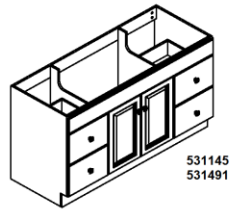

Claremont Two Door Four Drawer Vanity

Specifications

- Hony OAK finish with antique brass hardware
 - Cam lock connection, frameless design
 - California 93120 CARB P2 compliant
 - Ready to assembly construction
 - Square raised door
 - Solid North American red oak door frame
 - High quality MDF with real oak veneer door centre , drawer front and fake drawer
 - Particle board with oak melamine inside and outside side panels
 - 2 Door 4 drawer 1 fake drawer design
 - Adjustable and concealable hinge, easy glide drawer glides
 - Antique Brass hardware with TruMatch finish
- Vanity top and faucet sold separately

Dimensions

Warranty & Compliances

- Warranty: Limited 1 year warranty
- California 93120: Compliant

Order Codes & Finishes/Colors

48" w x 21" d x 31.5" h 531491

Type:
 Job:
 Order Code:
 Approvals: