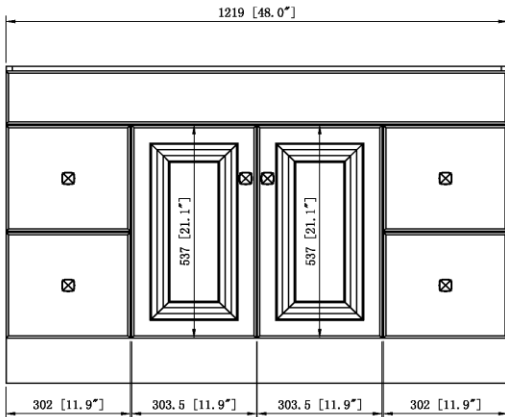

Claremont Two Door Four Drawer Vanity

Specifications

- Hony OAK finish with antique brass hardware
 - Cam lock connection, frameless design
 - California 93120 CARB P2 compliant
 - Ready to assembly construction
 - Square raised door
 - Solid North American red oak door frame
 - High quality MDF with real oak veneer door centre , drawer front and fake drawer
 - Particle board with oak melamine inside and outside side panels
 - 2 Door 4 drawer 1 fake drawer design
 - Adjustable and concealable hinge, easy glide drawer glides
 - Antique Brass hardware with TruMatch finish
- Vanity top and faucet sold separately

Dimensions

Warranty & Compliances

- Warranty: Limited 1 year warranty
- California 93120: Compliant

Order Codes & Finishes/Colors

48" w x 21" d x 31.5" h 531491

Type:
 Job:
 Order Code:
 Approvals: