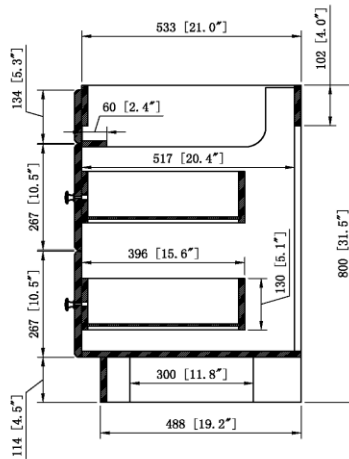

Claremont Two Door Four Drawer Vanity

Specifications

- Hony OAK finish with antique brass hardware
 - Cam lock connection, frameless design
 - California 93120 CARB P2 compliant
 - Ready to assembly construction
 - Square raised door
 - Solid North American red oak door frame
 - High quality MDF with real oak veneer door centre , drawer front and fake drawer
 - Particle board with oak melamine inside and outside side panels
 - 2 Door 4 drawer 1 fake drawer design
 - Adjustable and concealable hinge, easy glide drawer glides
 - Antique Brass hardware with TruMatch finish
- Vanity top and faucet sold separately

Dimensions

Warranty & Compliances

- Warranty: Limited 1 year warranty
- California 93120: Compliant

Order Codes & Finishes/Colors

48" w x 21" d x 31.5" h 531491

Type:
 Job:
 Order Code:
 Approvals: