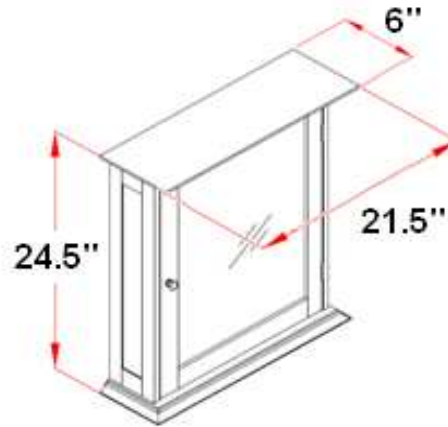

Cottage One Door Mirrored Cabinet

Specifications

- White finish with satin nickel hardware
- Exposed hinges
- Wainscoting plank side panels
- Pre-assembled design
- 1 door
- 1 shelf

Dimensions

Warranty & Compliances

Warranty Limited 1 year warranty
California 93120 Compliant

Order Codes & Finishes/Colors

20" w x 6" d x 24" h 531350

Type:
Job:
Order Code:
Approvals:

Design House reserves the right to make changes in materials, specifications & models at any time. Design House also reserves the right to discontinue product without notice or obligation.