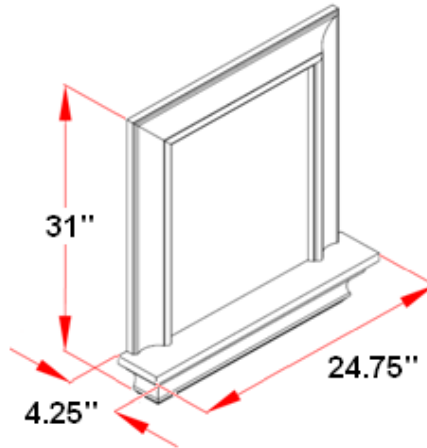

# Cottage Mirror

## Specifications

- white finish
- Wainscoting plank side panels
- Pre-assembled design

## Dimensions

## Order Codes & Finishes/Colors

24.75"w x 4.25"d x 31"h

531343

Type:

Job:

Order Code:

Approvals:

Design House reserves the right to make changes in materials, specifications & models at any time. Design House also reserves the right to discontinue product without notice or obligation.