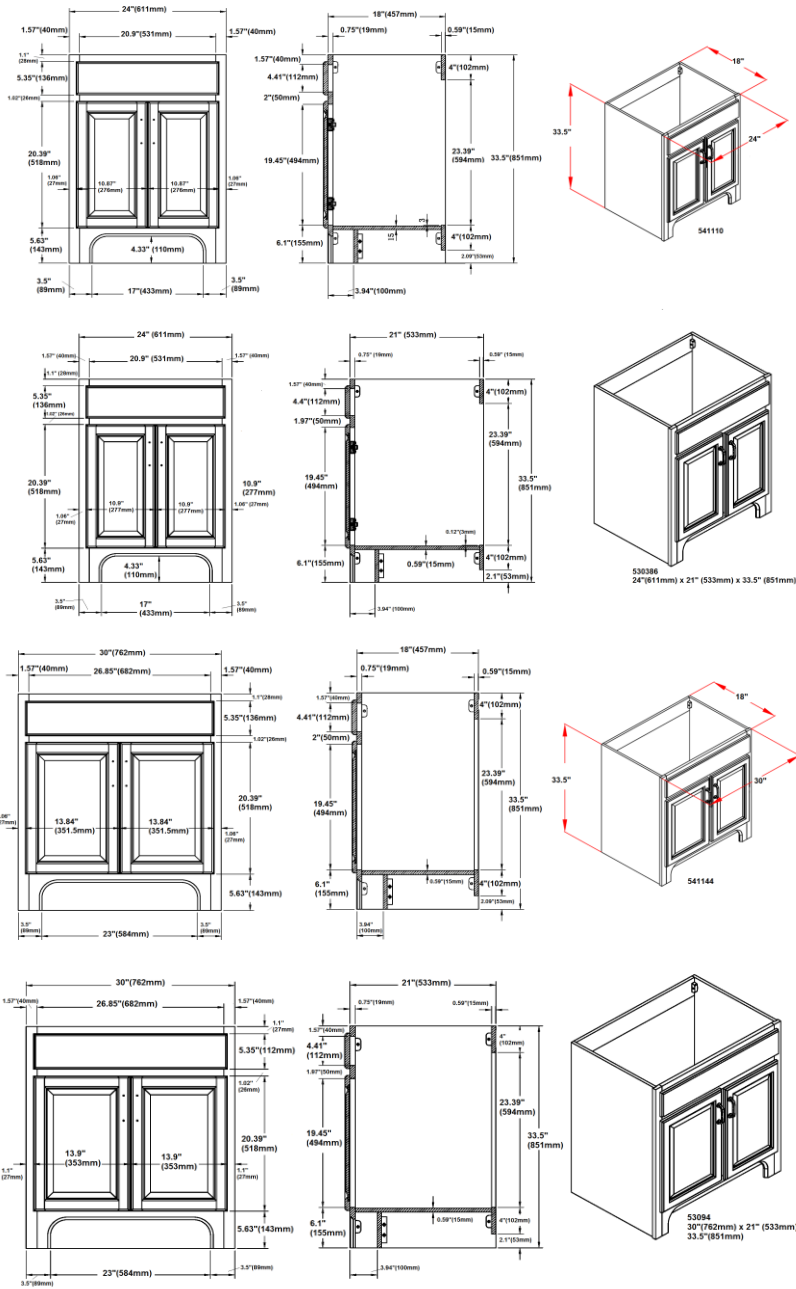

Specifications

Dimensions

Warranty & Compliances

Warranty Limited 1 year warranty
California 93120 Compliant

Order Codes & Finishes/Colors

24" w x 18" d x 33.5" h	S41110
24" w x 21" d x 33.5" h	S30386
30" w x 18" d x 33.5" h	S41144
30" w x 21" d x 33.5" h	S30384

Type: _____
Job: _____
Order Code: _____
Approvals: _____