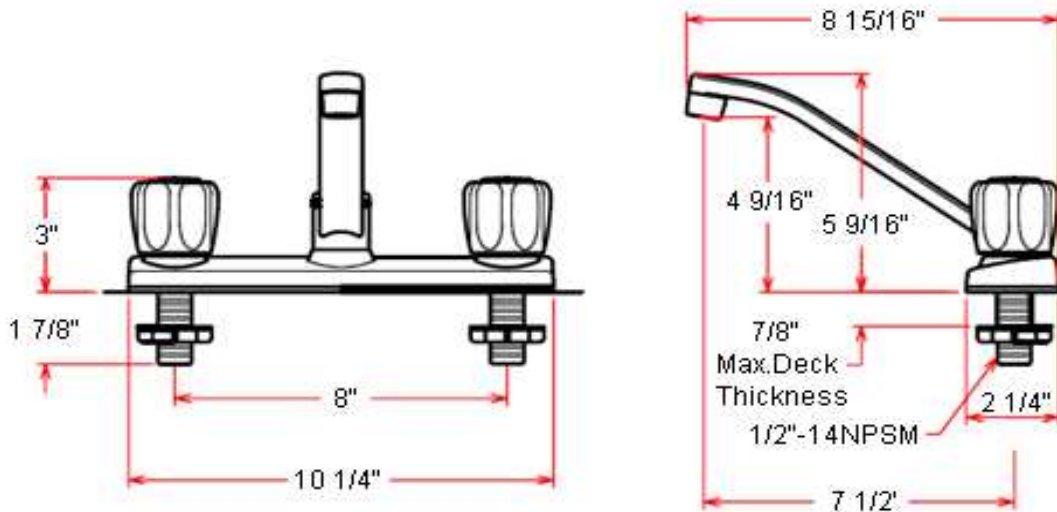

Dimensions

Warranty & Compliances

Warranty	Lifetime Limited Warranty
IAPMO/UPC	UPC & cUPC Compliant
ASME	ASME A112.18.1-05
ANSI	Compliant
ADA	Not compliant
NSF	Compliant
CSA	CSA B125.1-05

Order Codes & Finishes/Colors

Polished Chrome (US26)	529974

Type: Job: Order Code: Approvals:

Design House reserves the right to make changes in materials, specifications & models at any time. Design House also reserves the right to discontinue product without notice or obligation.