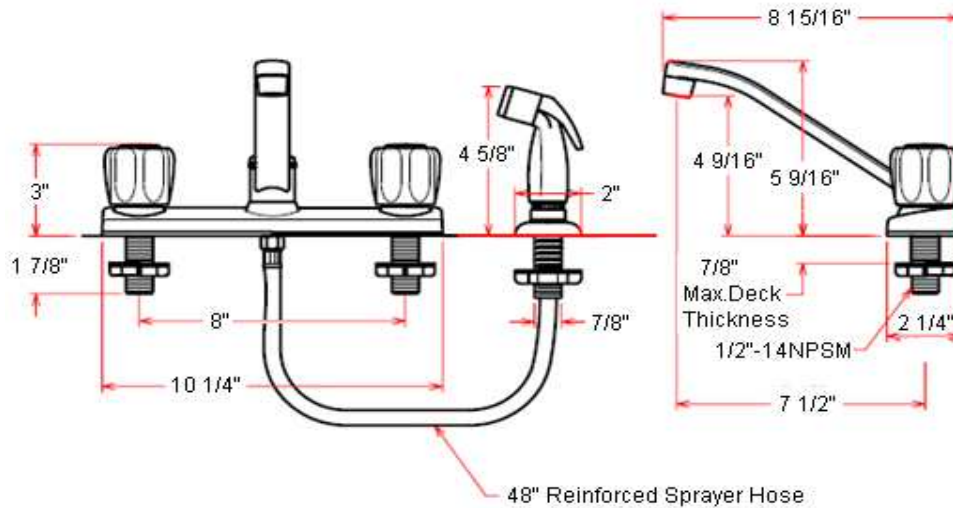

Dimensions

Warranty & Compliances

Warranty	Lifetime Limited Warranty
IAPMO/UPC	UPC & cUPC Compliant
ASME	ASME A112.18.1-05
ANSI	Compliant
ADA	Not compliant
NSF	Compliant
CSA	CSA B125.1-05

Order Codes & Finishes/Colors

Polished Chrome (US26)	529941

Type:
Job:
Order Code:
Approvals:

Design House reserves the right to make changes in materials, specifications & models at any time. Design House also reserves the right to discontinue product without notice or obligation.