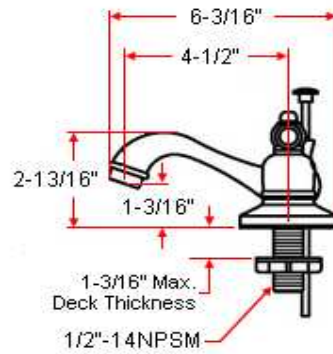

## Specifications

<b>Flow Rate (GPM)</b>	1.74 GPM @ 60 psi
<b>Material Content</b>	Brass body with brass and zinc handle
<b>Pop-Up Drain</b>	Brass and aluminum pop-up
<b>Spout Reach</b>	4-1/2"
<b>Cartridge</b>	Washerless
<b>Lever Handle Operation</b>	(1/4) quarter turn stop
<b>Installation Type</b>	3-hole, 4" center mount

## Dimensions