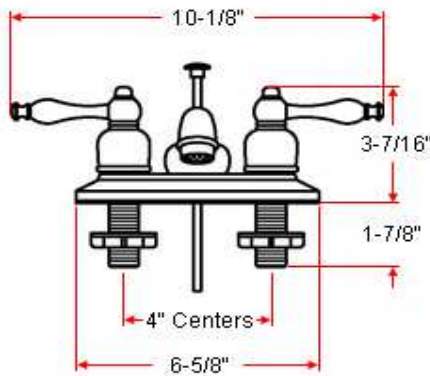

## Specifications

<b>Flow Rate (GPM)</b>	1.74 GPM @ 60 psi
<b>Material Content</b>	Brass body with brass and zinc handle
<b>Pop-Up Drain</b>	Brass and aluminum pop-up
<b>Spout Reach</b>	4-1/2"
<b>Cartridge</b>	Washerless
<b>Lever Handle Operation</b>	(1/4) quarter turn stop
<b>Installation Type</b>	3-hole, 4" center mount

## Dimensions