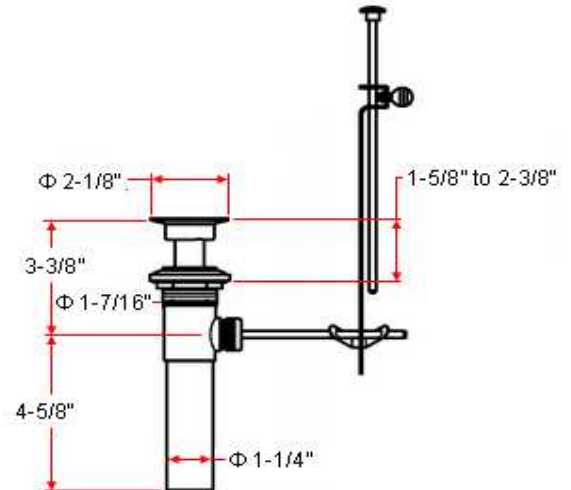

## Specifications

<b>Flow Rate (GPM)</b>	1.74 GPM @ 60 psi
<b>Material Content</b>	Brass body with brass and zinc handle
<b>Pop-Up Drain</b>	Brass and aluminum pop-up
<b>Spout Reach</b>	4-1/2"
<b>Cartridge</b>	Washerless
<b>Lever Handle Operation</b>	(1/4) quarter turn stop
<b>Installation Type</b>	3-hole, 4" center mount

## Dimensions