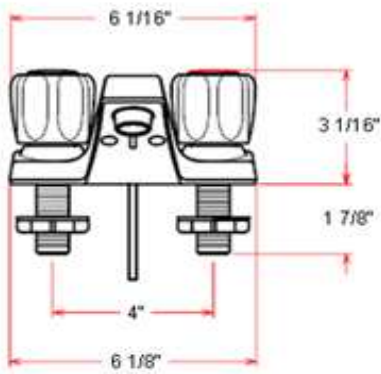

Dimensions

Warranty & Compliances

Warranty	Lifetime Limited Warranty
IAPMO/UPC	UPC & cUPC Compliant
ASME	ASME A112.18.1-05
ANSI	Compliant
ADA	Not compliant
NSF	Compliant
CSA	CSA B125.1-05

Order Codes & Finishes/Colors

Polished Chrome (US26)	529891

Type: Job: Order Code: Approvals:

Design House reserves the right to make changes in materials, specifications & models at any time. Design House also reserves the right to discontinue product without notice or obligation.