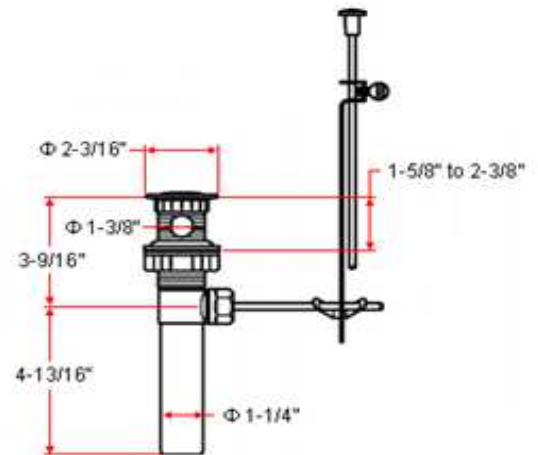

Dimensions

Warranty & Compliances

Warranty	Lifetime Limited Warranty
IAPMO/UPC	UPC & cUPC Compliant
ASME	ASME A112.18.1-05
ANSI	Compliant
ADA	Not compliant
NSF	Compliant
CSA	CSA B125.1-05

Order Codes & Finishes/Colors

Polished Chrome (US26)	529891

Type: Job: Order Code: Approvals:

Design House reserves the right to make changes in materials, specifications & models at any time. Design House also reserves the right to discontinue product without notice or obligation.