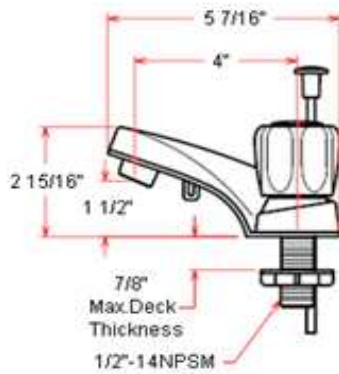

Dimensions

Warranty & Compliances

Warranty	Lifetime Limited Warranty
IAPMO/UPC	UPC & cUPC Compliant
ASME	ASME A112.18.1-05
ANSI	Compliant
ADA	Not compliant
NSF	Compliant
CSA	CSA B125.1-05

Order Codes & Finishes/Colors

Polished Chrome (US26)	529891

Type: Job: Order Code: Approvals:

Design House reserves the right to make changes in materials, specifications & models at any time. Design House also reserves the right to discontinue product without notice or obligation.