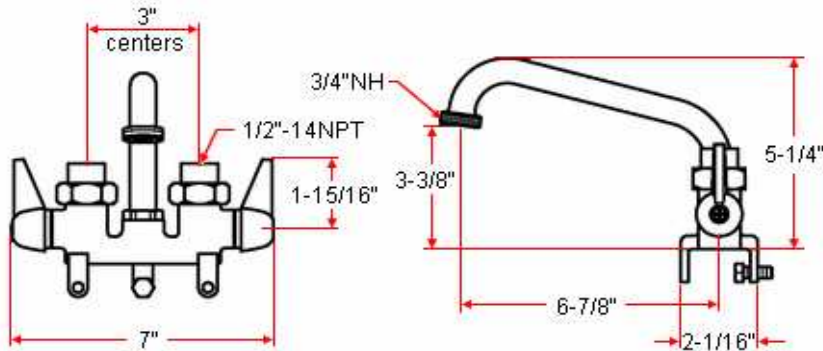

Dimensions

Warranty & Compliances

Warranty	Lifetime Limited Warranty
IAPMO/UPC	UPC & cUPC Compliant
ASME	ASME A112.18.1-05
ANSI	Compliant
ADA	non-compliant
NSF	Compliant
CSA	CSA B125.1-05

Order Codes & Finishes/Colors

Rough Brass 529867

Type:

Job:

Order Code:

Approvals:

Design House reserves the right to make changes in materials, specifications & models at any time. Design House also reserves the right to discontinue product without notice or obligation.