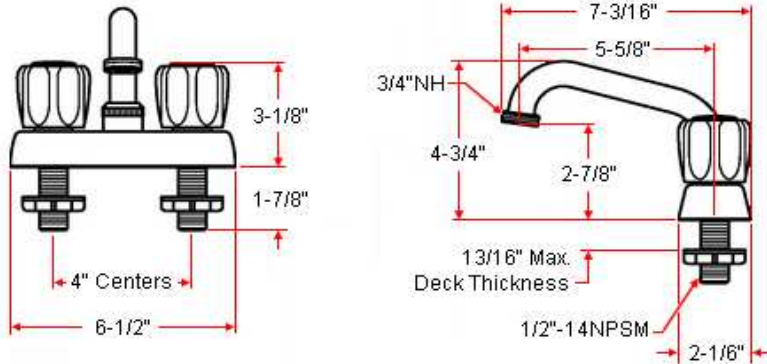

Dimensions

Warranty & Compliances

Warranty	Lifetime Limited Warranty
IAPMO/UPC	UPC & cUPC Compliant
ASME	ASME A112.18.1-05
ANSI	Compliant
ADA	non-compliant
NSF	Compliant
CSA	CSA B125.1-05

Order Codes & Finishes/Colors

Polished Chrome (US26)	529859

Type:

Job:

Order Code:

Approvals:

Design House reserves the right to make changes in materials, specifications & models at any time. Design House also reserves the right to discontinue product without notice or obligation.