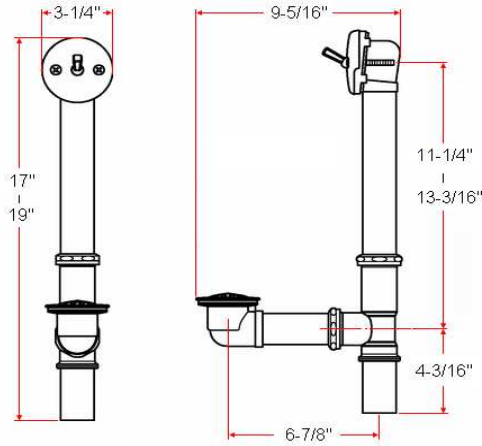

Brass Trip Waste Bath Drain

Specifications

Material Content: Brass pipe and tail piece
Adjustable trip lever pop up drain
1-1/2" Connection

Dimensions

Warranty & Compliances

Warranty Lifetime Limited Warranty

Order Codes & Finishes/Colors

Satin Nickel (US15)	529842	TRU MATCH
Polished Brass (US3)	529735	TRU MATCH
Oil Rubbed Bronze (US10B)	529875	TRU MATCH
Polished Chrome (US26)	529727	TRU MATCH

Type:
Job:
Order Code:
Approvals: